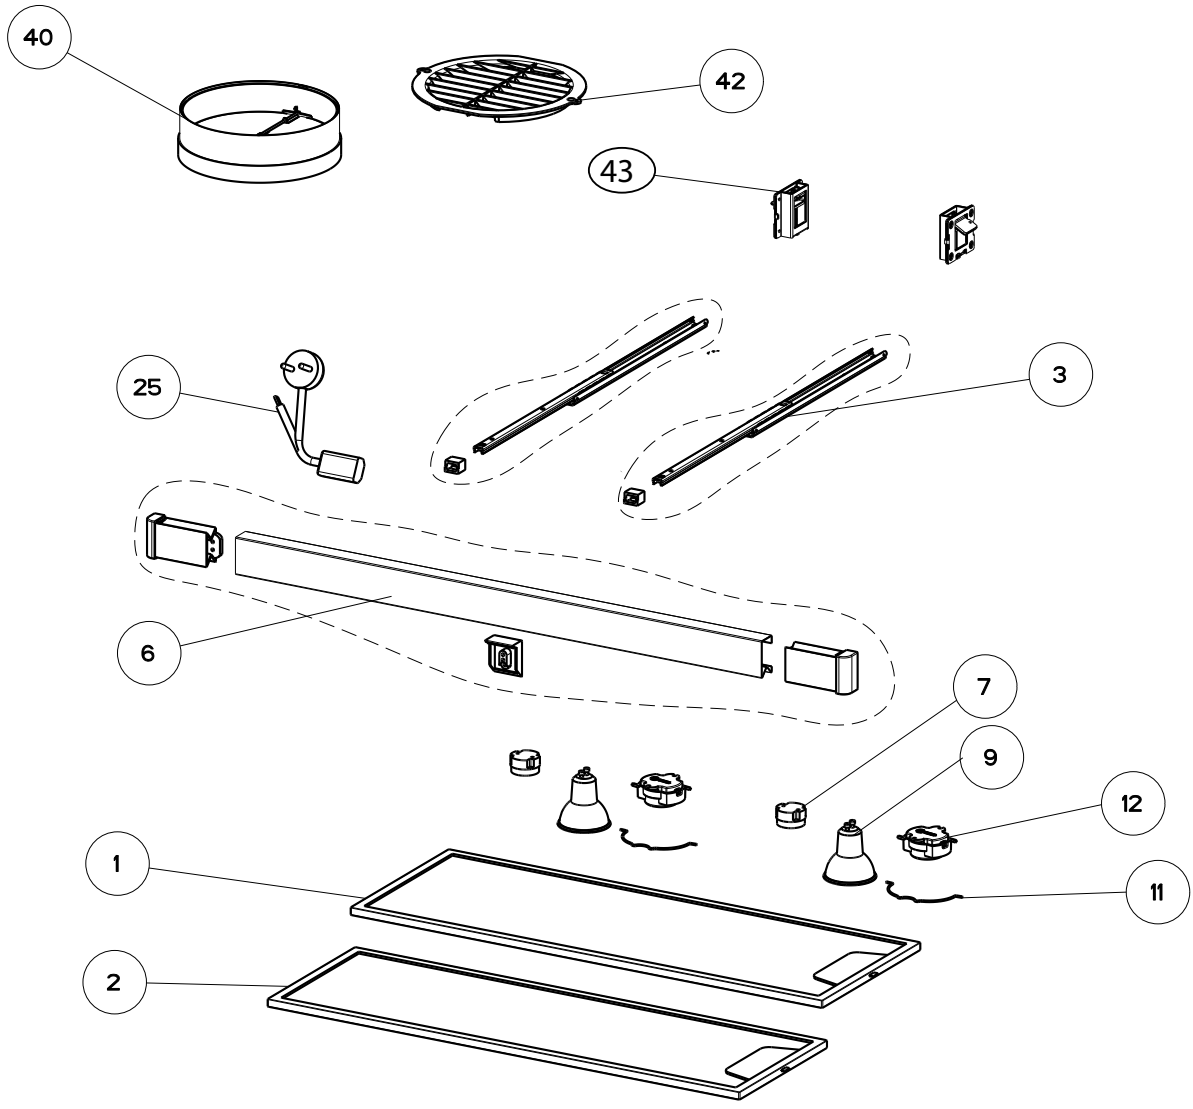

CRISTAL SS 24 - 2018

body components

	Model Number	CRIS24SS300	
Key	Description	30	Qty Req.
1	Rear Grease Filter	133.0176.353	1
2	Front Grease Filter	133.0176.352	1
3	Sliding Guide Kit	133.0059.025	1
6	Front Panel Kit	133.0059.144	1
7	Lamp Holder	133.0380.507	1
9	LED Bulb	133.0486.867	2
11	Bulb Clip	133.0441.210	1
12	Lamp holder Support	133.0198.226	2
25	Power Cable	133.0072.591	1
40	Damper	133.0055.994	1
42	Ductless Vent Grate	133.0016.964	1
43	Hinge Clips Kit (2 in kit)	133.0078.993	1

199

	Model Number		
Key	Description	CRIS24SS300	Qty Req.
199	Control Board Kit	133.0067.035	1

CRISTAL SS 24

motor components

	Model Number		
Key	Description	CRIS24SS300	Qty Req.
303	Impeller Kit	133.0178.632	1
304	Capacitor	133.0071.827	1
399	Motor Kit	133.0178.492	1