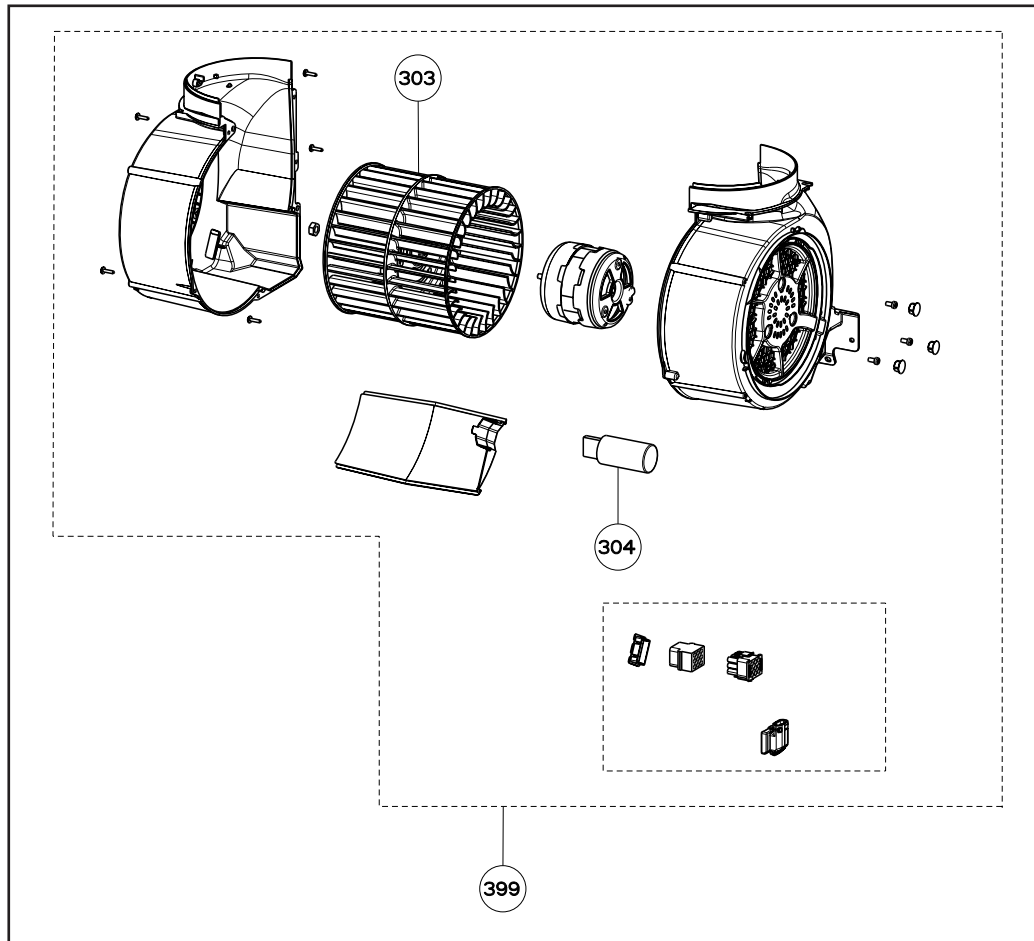

CRISTAL SS 24 - 2018

body components

	Model Number	CRIS24SS300	
Key	Description	30	Qty Req.
1	Rear Grease Filter	133.0176.353	1
2	Front Grease Filter	133.0176.352	1
3	Sliding Guide Kit	133.0059.025	1
6	Front Panel Kit	133.0059.144	1
7	Lamp Holder	133.0380.507	1
9	LED Bulb	133.0486.867	2
11	Bulb Clip	133.0441.210	1
12	Lamp holder Support	133.0198.226	2
25	Power Cable	133.0072.591	1
40	Damper	133.0055.994	1
42	Ductless Vent Grate	133.0016.964	1
43	Hinge Clips Kit (2 in kit)	133.0078.993	1

199

	Model Number		
Key	Description	CRIS24SS300	Qty Req.
199	Control Board Kit	133.0067.035	1

CRISTAL SS 24

motor components

	Model Number		
Key	Description	CRIS24SS300	Qty Req.
303	Impeller Kit	133.0178.632	1
304	Capacitor	133.0071.827	1
399	Motor Kit	133.0178.492	1