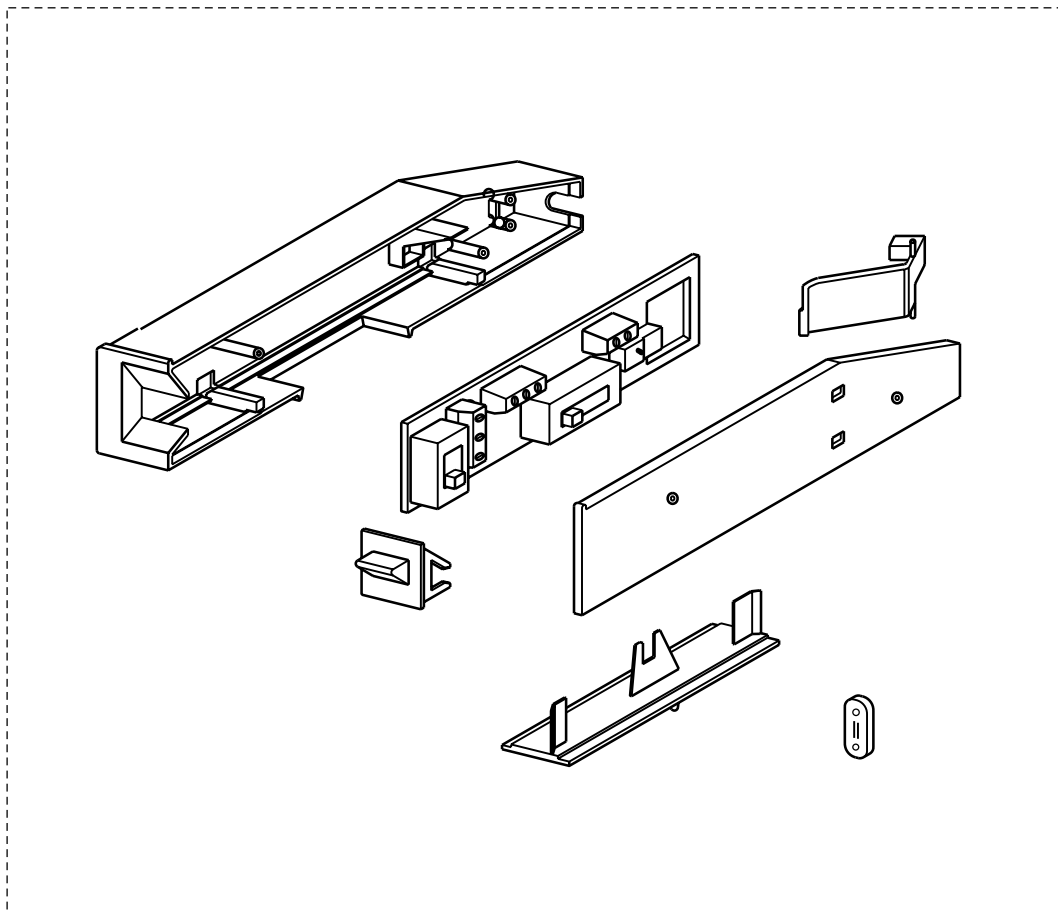

CRISTAL SS 24 - 2018

body components

	Model Number	CRIS24SS300	
Key	Description	30	Qty Req.
1	Rear Grease Filter	133.0176.353	1
2	Front Grease Filter	133.0176.352	1
3	Sliding Guide Kit	133.0059.025	1
6	Front Panel Kit	133.0059.144	1
7	Lamp Holder	133.0380.507	1
9	LED Bulb	133.0486.867	2
11	Bulb Clip	133.0441.210	1
12	Lamp holder Support	133.0198.226	2
25	Power Cable	133.0072.591	1
40	Damper	133.0055.994	1
42	Ductless Vent Grate	133.0016.964	1
43	Hinge Clips Kit (2 in kit)	133.0078.993	1

199

	Model Number		
Key	Description	CRIS24SS300	Qty Req.
199	Control Board Kit	133.0067.035	1

CRISTAL SS 24

motor components

	Model Number		
Key	Description	CRIS24SS300	Qty Req.
303	Impeller Kit	133.0178.632	1
304	Capacitor	133.0071.827	1
399	Motor Kit	133.0178.492	1