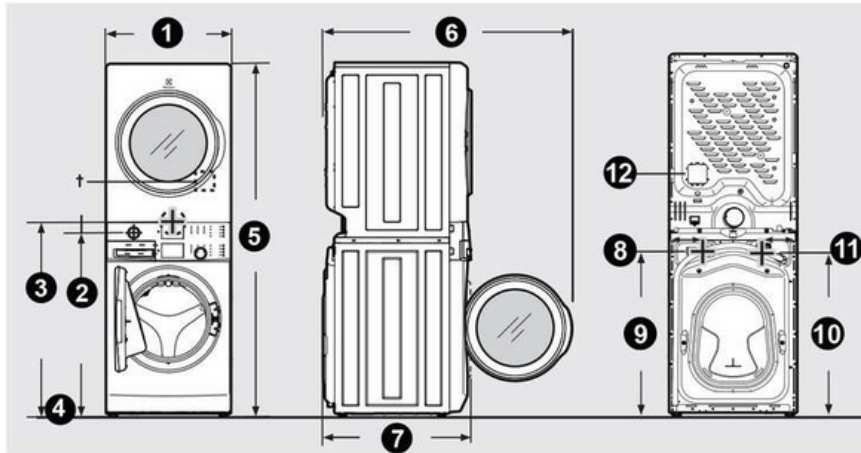

Dimensions and Volume

Height	76 1/4"
Width	27"
Minimum Depth for Installation	36"
Washer Drum Capacity I.E.C.	5.1 Cu. Ft.
Dryer Drum Capacity	8 Cu. Ft.

Installation

Dryer Power Cord Included	Yes
Washer Power Cord Included	Yes

CANADA • 5855 Terry Fox Way • Mississauga, ON L5V 3E4 • 1-800-265-8352 • electrolux.ca

Installation Diagram

Laundry Center Dimensions

¹ Dryer electrical supply on rear of unit.

NOTE

- Allow minimum 36" of depth space for proper installation with 90° quick turn elbow for venting.
- Connection of water inlet hose on steam laundry center adds 3/4 in. (2 cm) to installation depth.
- Power supply cord length on washer approximately 60 inches (152.5 cm).
- Drain hose length on washer approximately 59 inches (150 cm).
- Power supply cord length on gas laundry center or electric Canadian laundry center approximately 60 inches (152.5 cm).

Laundry Center Dimensions	
1. Unit width	27" (69 cm)
2. Height to gas supply pipe on rear of gas unit	39.7" (101 cm)
3. Centerline height for rear vent	41.8" (106 cm)
4. Floor line	--
5. Unit height	76.3" (194 cm)
6. Door clearance	53.9" (137 cm)
7. Unit depth	31.9" (81 cm)
8. Width distance to water connections	7.8" (20 cm)
9. Height to water connections	35.7" (91 cm)
10. Height to washer power connections	35.5" (91 cm)
11. Width distance to washer power connections	7.1" (18 cm)
12. Height to dryer electrical supply	48" (122 cm)