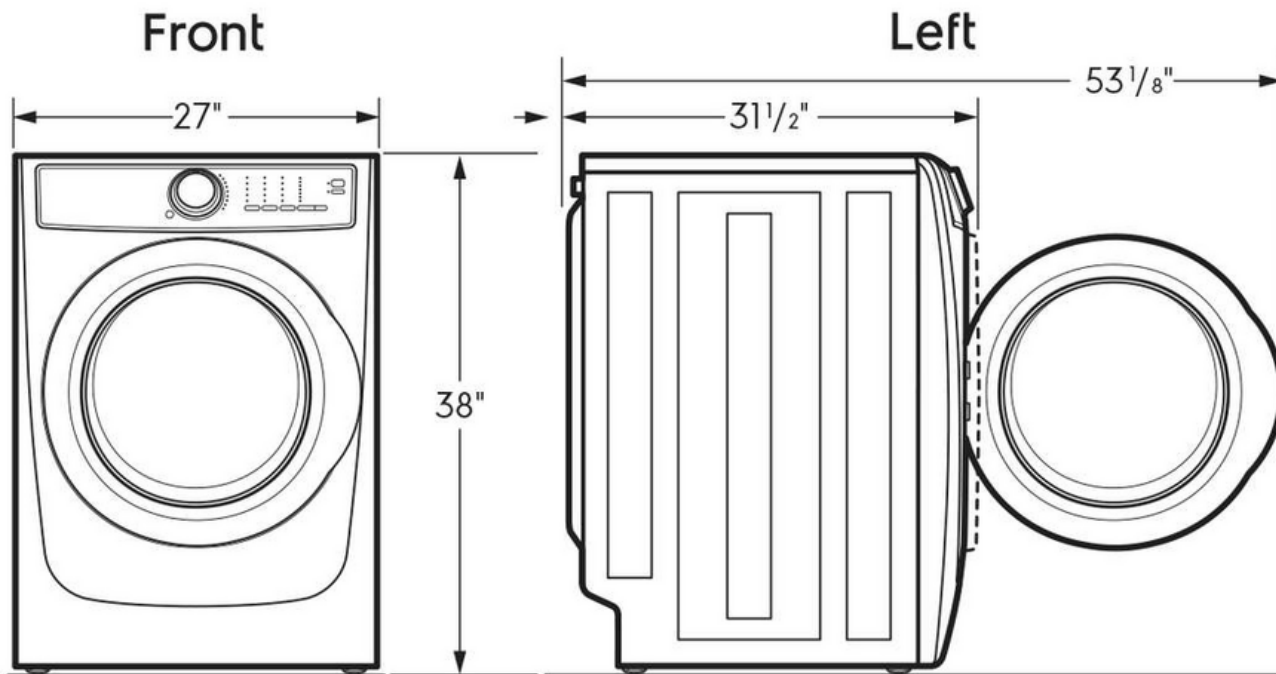

Installation Diagram