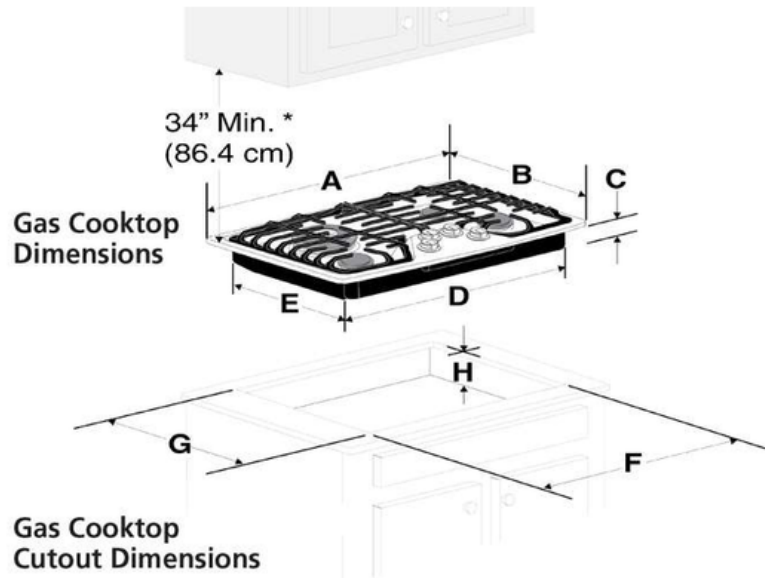

Dimensions and Volume

Height	2.438"
Width	36"
Depth	21"
Cutout Height	7 1/2"
Maximum Cutout Width	35 5/8"
Minimum Cutout Width	33 7/8"
Maximum Cutout Depth	20"
Minimum Cutout Depth	19"

Installation

Gas Supply Connection Location	Right Center
L.P Conversion Kit Included	Yes

Installation Diagram

PRODUCT DIMENSIONS

MODEL	A. WIDTH	B. DEPTH	C. HEIGHT	D. BOX WIDTH	E. BOX DEPTH
30" Gas Cooktop	30" (76.2 cm)	21" (53.3 cm)	2 7/16" (6.2 cm)	27" (68.6 cm)	18 7/8" (47.9 cm)
36" Gas Cooktop	36" (91.4 cm)	21" (53.3 cm)	2 7/16" (6.2 cm)	33 5/8" (85.4 cm)	18 7/8" (47.9 cm)

CUTOUT DIMENSIONS

MODEL	F. WIDTH		G. DEPTH		H. HEIGHT BELOW COOKTOP
	MINIMUM	MAXIMUM	MINIMUM	MAXIMUM	
30" Gas Cooktop	27 1/4" (69.2 cm)	29 5/16" (74.3 cm)	19" (48.3 cm)	20" (50.8 cm)	7.5" (19.0 cm)
36" Gas Cooktop	33 7/8" (86.0 cm)	35 5/8" (90.3 cm)	19" (48.3 cm)	20" (50.8 cm)	7.5" (19.0 cm)