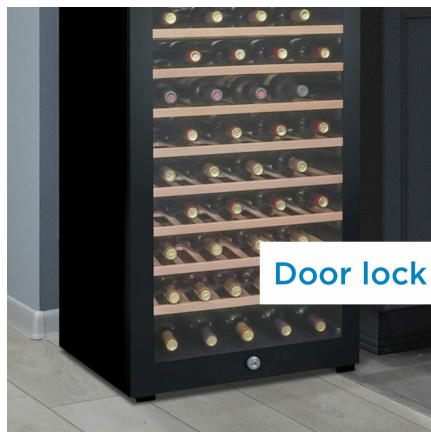

Digital LED display

Door lock

Natural beechwood shelves

FEATURES

- Extra large capacity single zone wine cooler stores and preserves up to 94 bottles of your favorite vintages
- Contemporary all black unit with natural beechwood shelves
- Freestanding design is ideal for a kitchen, bar, restaurant or, café
- Digital thermostat with LED display, view and monitor the temperature through the door
- Temperature range can be set between 41°F - 64°F (5°C - 18°C)
- Reversible door design allows for left or right hand opening
- Door lock to secure the contents
- Designed to operate at 41 decibels, less noise than a normal conversation
- 12-month warranty on parts and labor with in-home service

SPECIFICATIONS

Appearance

Colour	Black
Door Material	Metal
Door Orientation	Reversible
Installation Type	Freestanding
Number of Shelves	11
Primary Material	Wood

Capacity

Capacity	8.4 cu.ft
----------	-----------