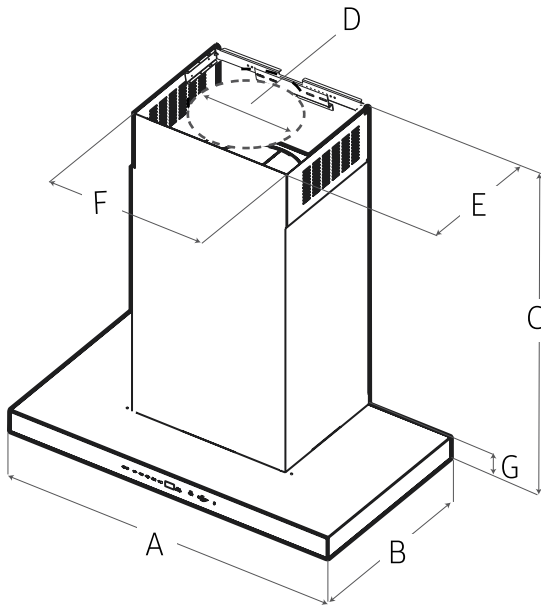

### DIMENSIONS & WEIGHT

APPLIANCE DIMENSIONS (W X H X D) (IN.)	36 X 2-3/8 X 19-11/16
--	-----------------------

### APPLIANCE DIMENSIONS

36"

A	36" (91.2 CM)
B	19-15/16" (50.6 CM)
C	MAX. 53-5/16" (135.4 CM) MIN. 31-3/4" (80.7 CM)
D	10" (25.4 CM)
E	14-11/16" (37.3 CM)
F	16-1/2" (42 CM)
G	2-3/8" (6 CM)

®/™ © 2022. Dimensions are for planning purposes only. For complete details, see Installation Instructions packed with product. Specifications subject to change without notice. For product questions, visit [www.dacor.com](http://www.dacor.com) or call Customer Assurance at (833) 83-ELITE.