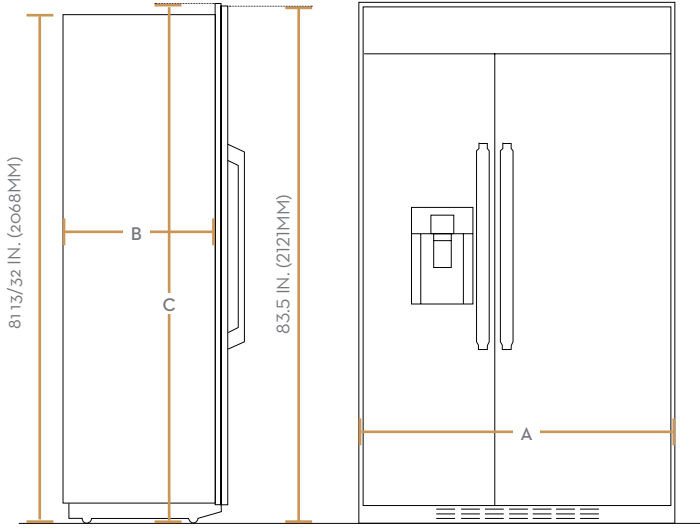

DIMENSIONS & WEIGHT

APPLIANCE DIMENSIONS (H X W X D) (IN.)	83" X 42" X 25 4/5"
REQUIRED CUTOUT SIZE (H X W X D) (IN.)	84" X 41.5" X 24"
NET WEIGHT (LBS)	573.2

GENERAL PROPERTIES

PANEL READY	NO
DOOR SWING	LEFT/RIGHT
EXTERNAL WATER DISPENSER	YES
LIGHTING	LED SPOTLIGHTING
INTERIOR MATERIAL	STAINLESS STEEL BACK
FULL WIDTH SHELVES	4 REFRIGERATOR/ 3 FREEZER
SHELF MATERIAL	ALUMINUM TRIM (FRONT) + SIDE SILVER RESIN
REFRIGERATOR DRAWERS	3
FREEZER DRAWERS	3
REFRIGERATOR DAIRY BIN	1
REFRIGERATOR DOOR BINS	4
FREEZER DOOR BINS	3
DOOR OPEN ALARM	YES
IQ REMOTE DIAGNOSTICS™ (WI-FI)	YES
SPECIAL MODES	SABBATH MODE

TECHNICAL DETAILS

CURRENT (A)	15
VOLTS (V)	115
FREQUENCY (HZ)	60
POWER CORD LENGTH (IN.)	78.34"
PLUG TYPE	120 V, 3 PRONG

TEMPERATURE RANGES

REFRIGERATOR	34°(1°) TO 44°(7°)
REFRIGERATOR - POWER COOL	34°(1°)
FEEZER	5°(-15°) TO -8° (-23°)
FEEZER - POWER FREEZE	-8° (-23°)

42-INCH BUILT IN SIDE-BY-SIDE REFRIGERATOR STAINLESS STEEL

APPLIANCE DIMENSIONS

A (WIDTH)	42" (1,066.8MM)
B (DEPTH)	24 5/8" (625.5MM)
C (HEIGHT)	83 1/2" (2,120.9MM)

INSTALLATION CUTOUT DIMENSIONS

A (WIDTH)	41 1/2" (1,054.1MM)
B (DEPTH)	24" (609.6MM)
C (HEIGHT)	84" (2,136.6MM)