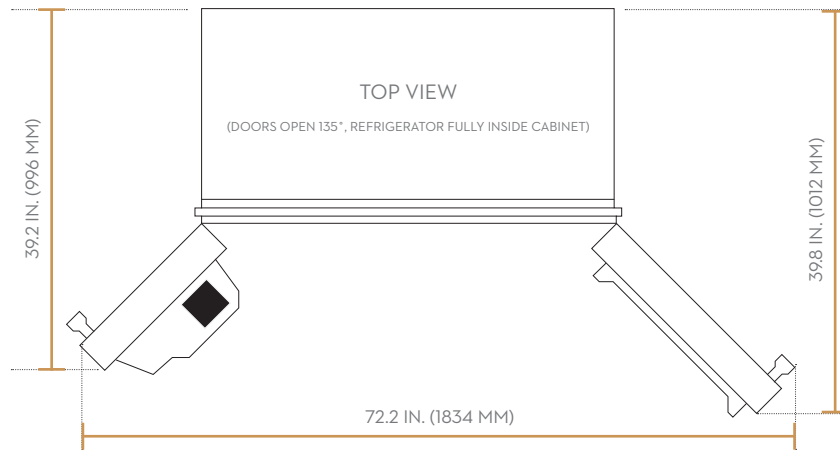

DIMENSIONS & WEIGHT

APPLIANCE DIMENSIONS (H X W X D) (IN.)	83" X 42" X 25 4/5"
REQUIRED CUTOUT SIZE (H X W X D) (IN.)	84" X 41.5" X 24"
NET WEIGHT (LBS)	573.2

GENERAL PROPERTIES

PANEL READY	NO
DOOR SWING	LEFT/RIGHT
EXTERNAL WATER DISPENSER	YES
LIGHTING	LED SPOTLIGHTING
INTERIOR MATERIAL	STAINLESS STEEL BACK
FULL WIDTH SHELVES	4 REFRIGERATOR/ 3 FREEZER
SHELF MATERIAL	ALUMINUM TRIM (FRONT) + SIDE SILVER RESIN
REFRIGERATOR DRAWERS	3
FREEZER DRAWERS	3
REFRIGERATOR DAIRY BIN	1
REFRIGERATOR DOOR BINS	4
FREEZER DOOR BINS	3
DOOR OPEN ALARM	YES
IQ REMOTE DIAGNOSTICS™ (WI-FI)	YES
SPECIAL MODES	SABBATH MODE

TECHNICAL DETAILS

CURRENT (A)	15
VOLTS (V)	115
FREQUENCY (HZ)	60
POWER CORD LENGTH (IN.)	78.34"
PLUG TYPE	120 V, 3 PRONG

TEMPERATURE RANGES

REFRIGERATOR	34°(1°) TO 44°(7°)
REFRIGERATOR - POWER COOL	34°(1°)
FEEZER	5°(-15°) TO -8° (-23°)
FEEZER - POWER FREEZE	-8° (-23°)

42-INCH BUILT IN SIDE-BY-SIDE REFRIGERATOR STAINLESS STEEL

APPLIANCE DIMENSIONS

A (WIDTH)	42" (1,066.8MM)
B (DEPTH)	24 5/8" (625.5MM)
C (HEIGHT)	83 1/2" (2,120.9MM)

INSTALLATION CUTOUT DIMENSIONS

A (WIDTH)	41 1/2" (1,054.1MM)
B (DEPTH)	24" (609.6MM)
C (HEIGHT)	84" (2,136.6MM)