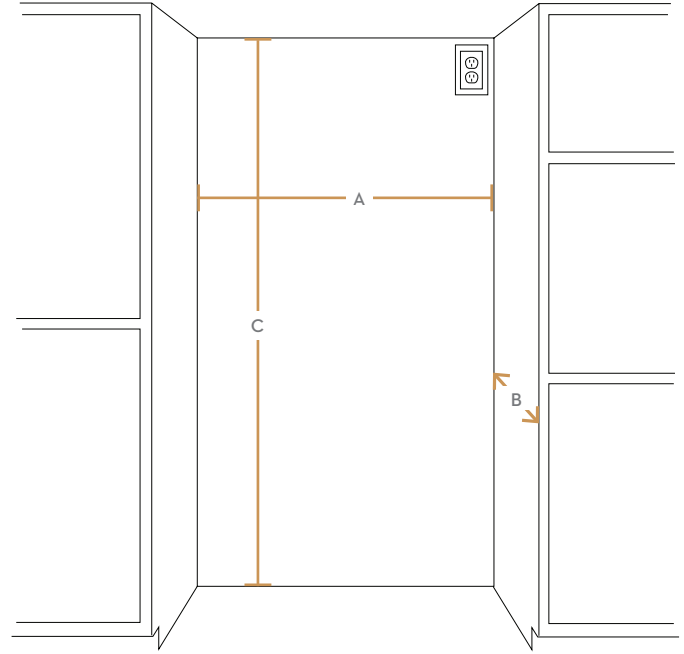

42-INCH BUILT IN SIDE-BY-SIDE REFRIGERATOR STAINLESS STEEL

APPLIANCE DIMENSIONS

A (WIDTH)	42" (1,066.8MM)
B (DEPTH)	24 5/8" (625.5MM)
C (HEIGHT)	83 1/2" (2,120.9MM)

INSTALLATION CUTOUT DIMENSIONS

A (WIDTH)	41 1/2" (1,054.1MM)
B (DEPTH)	24" (609.6MM)
C (HEIGHT)	84" (2,136.6MM)