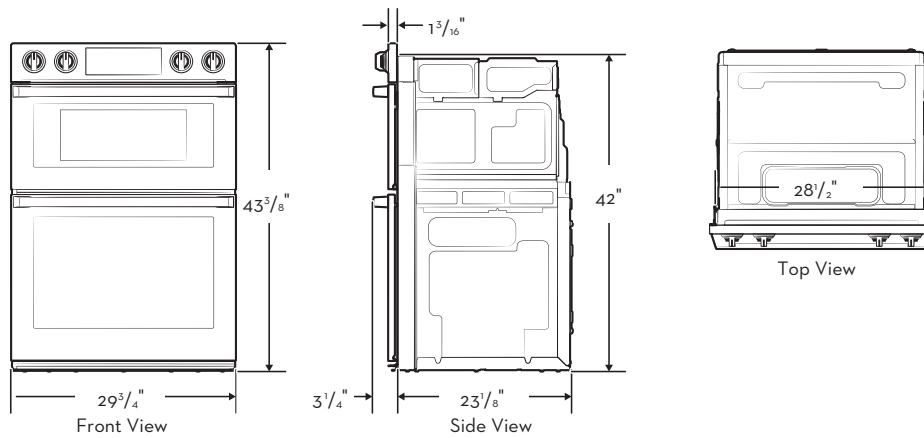

TECHNICAL DETAILS

POWER LEVEL	950W
-------------	------

MICROWAVE AND OVEN

DIMENSIONS & WEIGHT

APPLIANCE DIMENSIONS (W X H X D) (IN.)	29 3/4" X 43 3/8" X 24 5/16"
REQUIRED CUTOUT SIZE (W X H X D) (IN.) (FLUSH)	30 1/4" X 43 11/16" X 24 7/8"
OVEN CAPACITY (CUBIC FEET)	5.1
MICROWAVE CAPACITY (CUBIC FEET)	1.9

WARRANTY

LIMITED, PARTS AND LABOR	2 YEARS
--------------------------	---------

dacor 30-INCH COMBI WALL OVEN

APPLIANCE DIMENSIONS

INSTALLATION CUTOUT DIMENSIONS

INSTALLATION CUTOUT DIMENSIONS