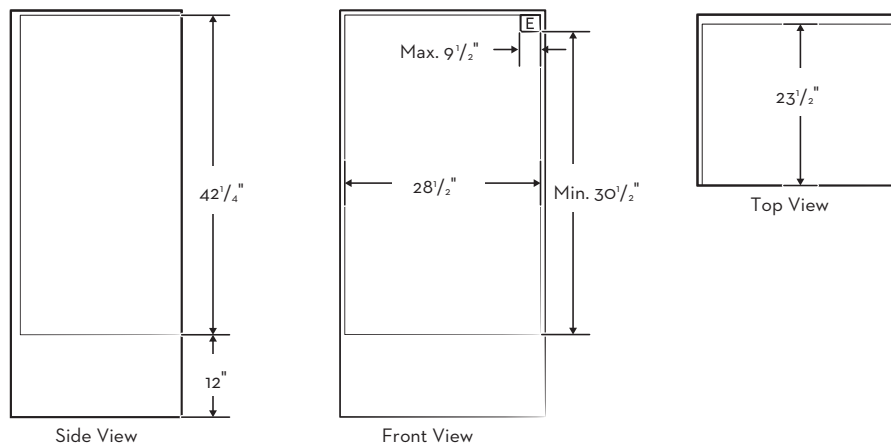

TECHNICAL DETAILS

POWER LEVEL	950W
-------------	------

MICROWAVE AND OVEN

DIMENSIONS & WEIGHT

APPLIANCE DIMENSIONS (W X H X D) (IN.)	29 3/4" X 43 3/8" X 24 5/16"
REQUIRED CUTOUT SIZE (W X H X D) (IN.) (FLUSH)	30 1/4" X 43 11/16" X 24 7/8"
OVEN CAPACITY (CUBIC FEET)	5.1
MICROWAVE CAPACITY (CUBIC FEET)	1.9

WARRANTY

LIMITED, PARTS AND LABOR	2 YEARS
--------------------------	---------

dacor 30-INCH COMBI WALL OVEN

APPLIANCE DIMENSIONS

INSTALLATION CUTOUT DIMENSIONS

INSTALLATION CUTOUT DIMENSIONS