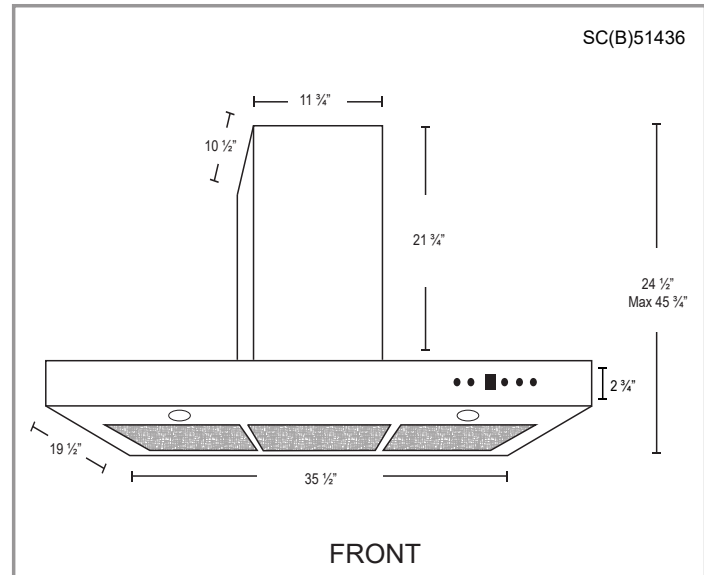

SC(B)514 | ALITO Collection

Cyclone®
Breathe Better

Features

- Wall mount range hood
- 6" round duct adapter
- Non-stick aluminum fan blades
- 3 speed push button control
- 2 LED lights (2 x 1.4W, 4000K)
- Quick release aluminum mesh filters
- Standard chimney fits up to 9 ft. ceiling
- Up to 9 minutes time-delay OFF feature
- Plug-in connection

Options

- Filters:
  - SC514 - Quick Release Aluminum Mesh Filters
  - SCB514 - Quick Release Stainless Steel Baffle Filters
- Chimney Flues:
  - B2.CH16 - short (7'-8' ceilings)
  - B2.CH22 - standard (8'-9' ceilings)
  - B2.CH32 - extended (9'-11' ceilings)
- Widths: 24", 30", 36"

Specifications

▪ Air Flow Volume: 550 CFM ▪ Electrical Connection: 120 V/60 Hz ▪ Power Consumption: 300 Watts	▪ Current: 2.5 Amps ▪ Fan Speed: 1599 RPM ▪ Fan Type: Centrifugal Blower	▪ Finishes: Stainless Steel ▪ Ducting: 6" Round ▪ Noise Level: Min. 2 Sones Max. 6 Sones