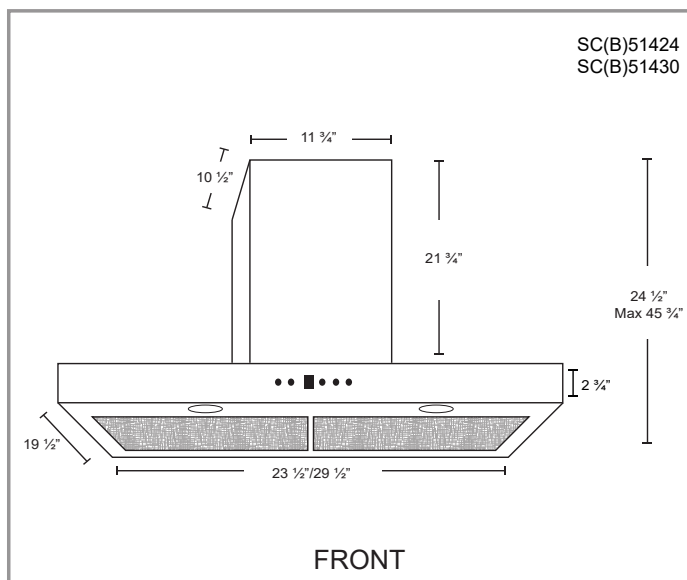

SC(B)514 | ALITO Collection

Cyclone®
Breathe Better

Features

- Wall mount range hood
- 6" round duct adapter
- Non-stick aluminum fan blades
- 3 speed push button control
- 2 LED lights (2 x 1.4W, 4000K)
- Quick release aluminum mesh filters
- Standard chimney fits up to 9 ft. ceiling
- Up to 9 minutes time-delay OFF feature
- Plug-in connection

Options

- Filters:
  - SC514 - Quick Release Aluminum Mesh Filters
  - SCB514 - Quick Release Stainless Steel Baffle Filters
- Chimney Flues:
  - B2.CH16 - short (7'-8' ceilings)
  - B2.CH22 - standard (8'-9' ceilings)
  - B2.CH32 - extended (9'-11' ceilings)
- Widths: 24", 30", 36"

Specifications

▪ Air Flow Volume: 550 CFM ▪ Electrical Connection: 120 V/60 Hz ▪ Power Consumption: 300 Watts	▪ Current: 2.5 Amps ▪ Fan Speed: 1599 RPM ▪ Fan Type: Centrifugal Blower	▪ Finishes: Stainless Steel ▪ Ducting: 6" Round ▪ Noise Level: Min. 2 Sones Max. 6 Sones