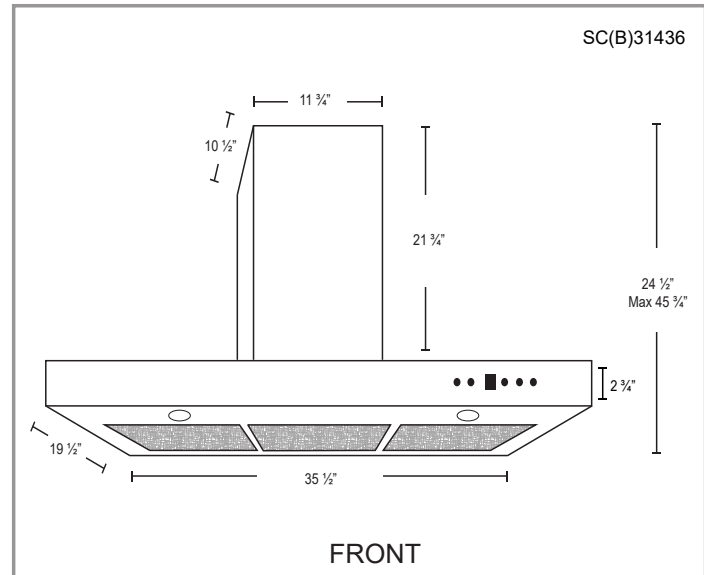

SC(B)314 | ALITO Collection

Cyclone®
Breathe Better

Features

- Wall mount range hood
- 6" round duct adapter
- Non-stick aluminum fan blades
- 3 speed push button control
- 2 LED lights (2 x 1.4W, 4000K)
- Quick release aluminum mesh filters
- Standard chimney fits up to 9 ft. ceiling
- Up to 9 minutes time-delay OFF feature
- Plug-in connection

Options

- Filters:
  - SC314 - Quick Release Aluminum Mesh Filters
  - SCB314 - Quick Release Stainless Steel Baffle Filters
- Chimney Flues:
  - B2.CH16 - short (7'-8' ceilings)
  - B2.CH22 - standard (8'-9' ceilings)
  - B2.CH32 - extended (9'-11' ceilings)
- Widths: 24", 30", 36"

Specifications

▪ Air Flow Volume: 300 CFM ▪ Electrical Connection: 120 V/60 Hz ▪ Power Consumption: 300 Watts	▪ Current: 2.5 Amps ▪ Fan Speed: 1350 RPM ▪ Fan Type: Centrifugal Blower	▪ Finishes: Stainless Steel ▪ Ducting: 6" Round ▪ Noise Level: Min. 2 Sones Max. 4 Sones