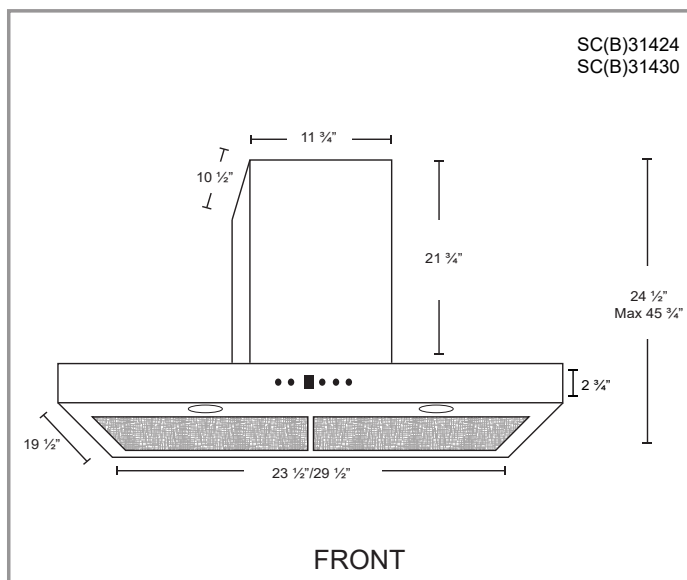

SC(B)314 | ALITO Collection

Cyclone®
Breathe Better

Features

- Wall mount range hood
- 6" round duct adapter
- Non-stick aluminum fan blades
- 3 speed push button control
- 2 LED lights (2 x 1.4W, 4000K)
- Quick release aluminum mesh filters
- Standard chimney fits up to 9 ft. ceiling
- Up to 9 minutes time-delay OFF feature
- Plug-in connection

Options

- Filters:
  - SC314 - Quick Release Aluminum Mesh Filters
  - SCB314 - Quick Release Stainless Steel Baffle Filters
- Chimney Flues:
  - B2.CH16 - short (7'-8' ceilings)
  - B2.CH22 - standard (8'-9' ceilings)
  - B2.CH32 - extended (9'-11' ceilings)
- Widths: 24", 30", 36"

Specifications

▪ Air Flow Volume: 300 CFM ▪ Electrical Connection: 120 V/60 Hz ▪ Power Consumption: 300 Watts	▪ Current: 2.5 Amps ▪ Fan Speed: 1350 RPM ▪ Fan Type: Centrifugal Blower	▪ Finishes: Stainless Steel ▪ Ducting: 6" Round ▪ Noise Level: Min. 2 Sones Max. 4 Sones