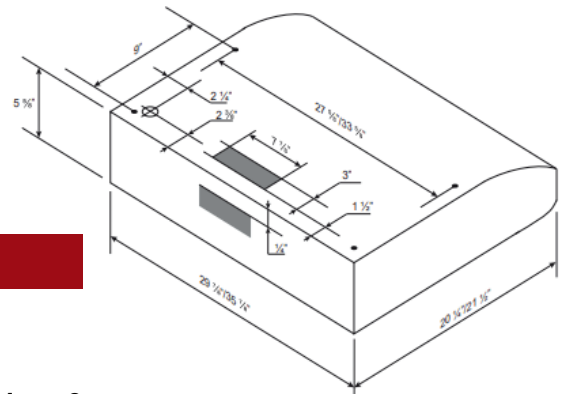

Specifications

- Air Flow Volume: 570 CFM
- Electrical Connection: 120 V/60 Hz
- Power Consumption: 288 Watts
- Current: 2.4 Amps
- Fan Speed: 1600 RPM
- Fan Type: Axial Blower
- Ducting: 6" Round
- Noise Level: Min. 2 Sones Max. 6 Sones
- Knock- out: 3 1/4" x 10" Rectangular (Top OR Rear)