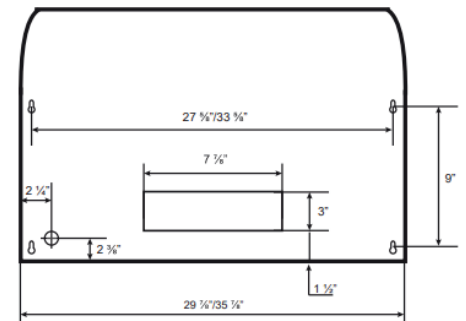

## Specifications

- Air Flow Volume: 570 CFM
- Electrical Connection: 120 V/60 Hz
- Power Consumption: 288 Watts
- Current: 2.4 Amps
- Fan Speed: 1600 RPM
- Fan Type: Axial Blower
- Ducting: 6" Round
- Noise Level: Min. 2 Sones Max. 6 Sones
- Knock- out: 3 1/4" x 10" Rectangular (Top OR Rear)