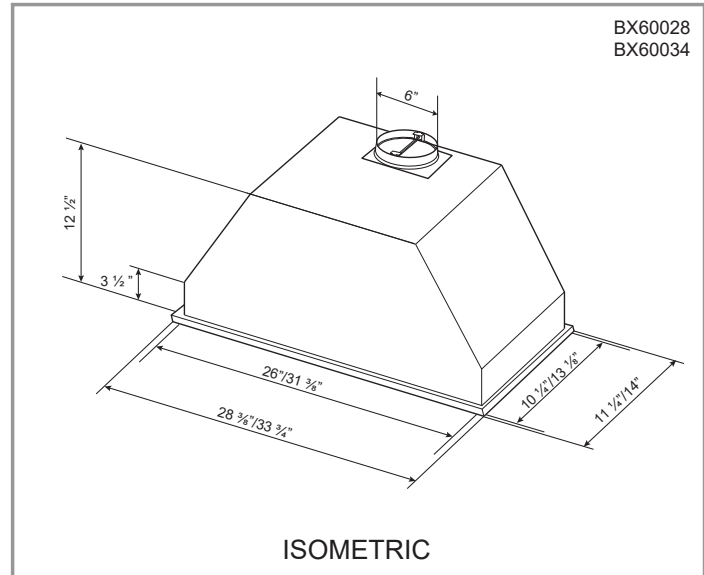

Options

- Widths: 28", 34"

Specifications

- | | | |
|--|--|--|
| <ul style="list-style-type: none"> ▪ Air Flow Volume: 600 CFM ▪ Electrical Connection: 120 V/60 Hz ▪ Power Consumption: 300 Watts | <ul style="list-style-type: none"> ▪ Current: 2.5 Amps ▪ Fan Speed: 1599 RPM ▪ Fan Type: Centrifugal Blower | <ul style="list-style-type: none"> ▪ Finishes: Stainless Steel ▪ Ducting: 6" Round ▪ Noise Level: Min. 2 Sones Max. 6 Sones |
|--|--|--|