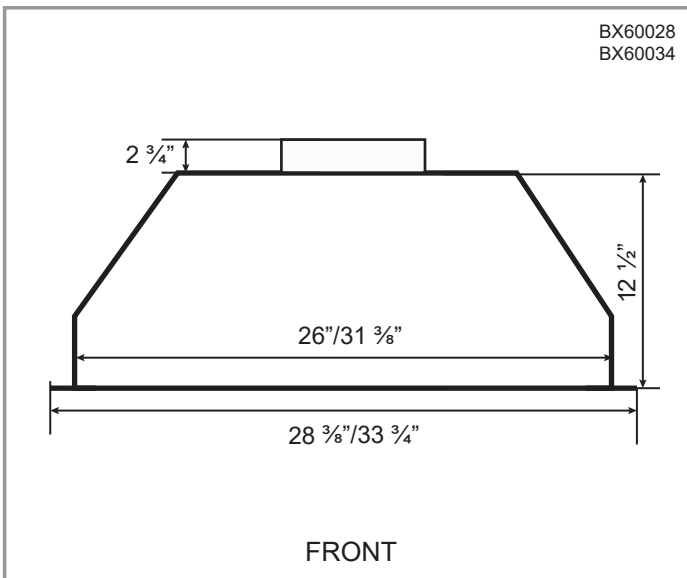

Options

- Widths: 28", 34"

Specifications

- | | | |
|--|--|--|
| <ul style="list-style-type: none"> ▪ Air Flow Volume: 600 CFM ▪ Electrical Connection: 120 V/60 Hz ▪ Power Consumption: 300 Watts | <ul style="list-style-type: none"> ▪ Current: 2.5 Amps ▪ Fan Speed: 1599 RPM ▪ Fan Type: Centrifugal Blower | <ul style="list-style-type: none"> ▪ Finishes: Stainless Steel ▪ Ducting: 6" Round ▪ Noise Level: Min. 2 Sones Max. 6 Sones |
|--|--|--|