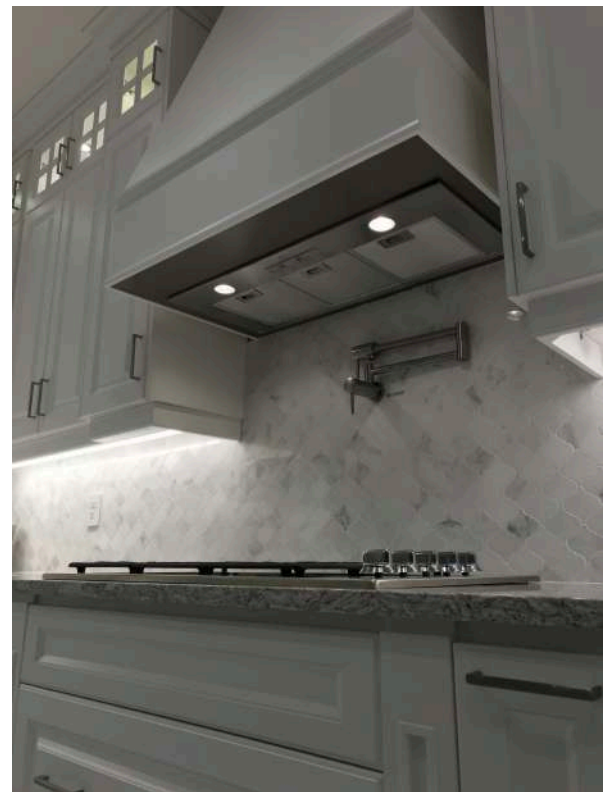

# BX215 | CLASSIC Collection

## Insert

The three speed control is located on the underside of the BX215 for easy access and control. The range hood cannot be seen from eye-level, allowing you to arrange your cabinets as though there were no fan, creating a fluid and classic look. Mesh filters efficiently filter the air while bright halogen light bulbs provide all the illumination you'll need. Another innovative design unique to Cyclone.