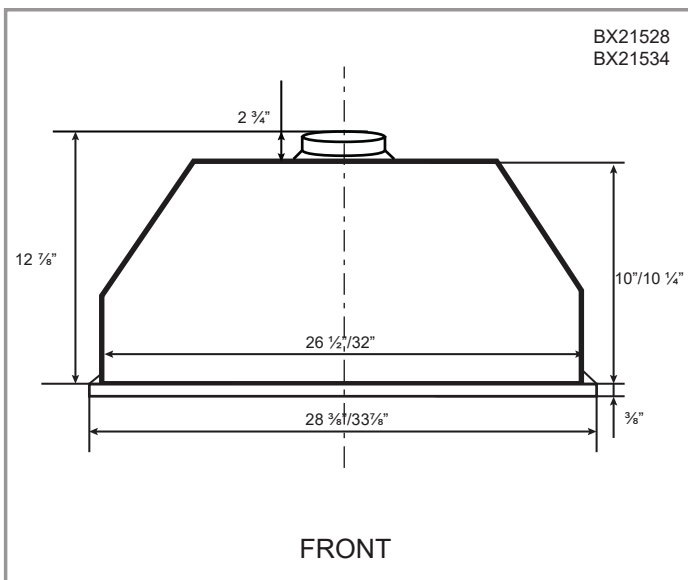

## Green Features

3 Speed Slide Control Panel

Grease Cup

Halogen Light Bulbs

Model	Colour	Ducting	Filters	Size	CFM	Fits Cabinet
BX21528	Stainless Steel	6"	Mesh	28"	550	30"
BX21534	Stainless Steel	6"	Mesh	34"	550	36"

## Options

- Widths: 28", 34"