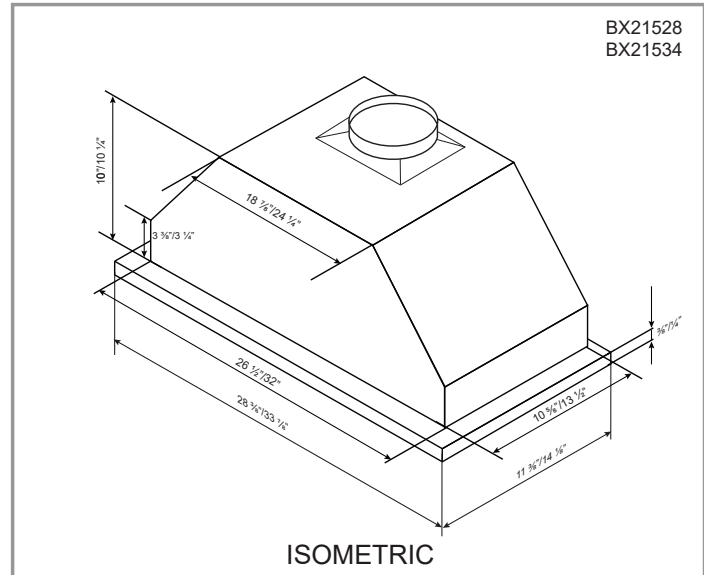

## Green Features

3 Speed Slide Control Panel

Grease Cup

Halogen Light Bulbs

Model	Colour	Ducting	Filters	Size	CFM	Fits Cabinet
BX21528	Stainless Steel	6"	Mesh	28"	550	30"
BX21534	Stainless Steel	6"	Mesh	34"	550	36"

## Options

- Widths: 28", 34"