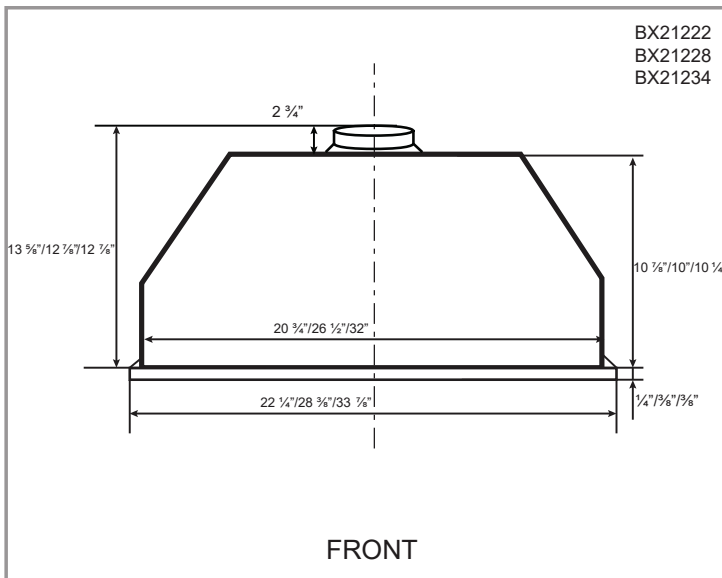

Green Features

3 Speed Push Button
Control Panel (22" Only)

3 Speed Slide
Control Panel (28"/34" Only)

Halogen Light Bulbs

Grease Cup
(28"/34" Only)

Model	Colour	Ducting	Filters	Size	CFM	Fits Cabinet
BX21222	Stainless Steel	6"	Mesh	22"	300	24"
BX21228	Stainless Steel	6"	Mesh	28"	300	30"
BX21234	Stainless Steel	6"	Mesh	34"	300	36"

Options

- Widths: 22", 28", 34"

Specifications

- | | | |
|--|--|--|
| <ul style="list-style-type: none"> • Air Flow Volume: 300 CFM • Electrical Connection: 120 V/60 Hz • Power Consumption: 300 Watts | <ul style="list-style-type: none"> • Current: 2.5 Amps • Fan Speed: 1350 RPM • Fan Type: Centrifugal Blower | <ul style="list-style-type: none"> • Finishes: Stainless Steel • Ducting: 6" Round • Noise Level: Min. 2 Sones
Max. 4 Sones |
|--|--|--|