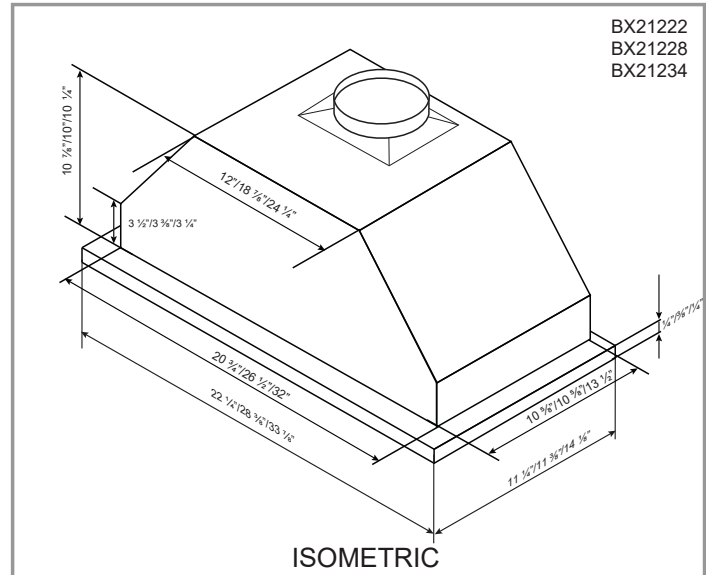

Green Features

3 Speed Push Button
Control Panel (22" Only)

3 Speed Slide
Control Panel (28"/34" Only)

Halogen Light Bulbs

Grease Cup
(28"/34" Only)

Model	Colour	Ducting	Filters	Size	CFM	Fits Cabinet
BX21222	Stainless Steel	6"	Mesh	22"	300	24"
BX21228	Stainless Steel	6"	Mesh	28"	300	30"
BX21234	Stainless Steel	6"	Mesh	34"	300	36"

Options

- Widths: 22", 28", 34"

Specifications

- | | | |
|--|--|--|
| <ul style="list-style-type: none"> • Air Flow Volume: 300 CFM • Electrical Connection: 120 V/60 Hz • Power Consumption: 300 Watts | <ul style="list-style-type: none"> • Current: 2.5 Amps • Fan Speed: 1350 RPM • Fan Type: Centrifugal Blower | <ul style="list-style-type: none"> • Finishes: Stainless Steel • Ducting: 6" Round • Noise Level: Min. 2 Sones
Max. 4 Sones |
|--|--|--|