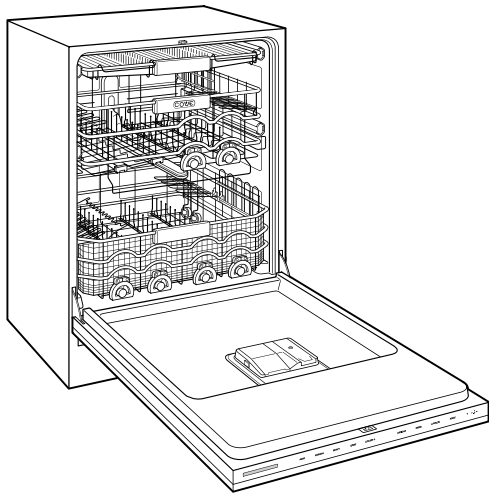

INTERIOR VIEW