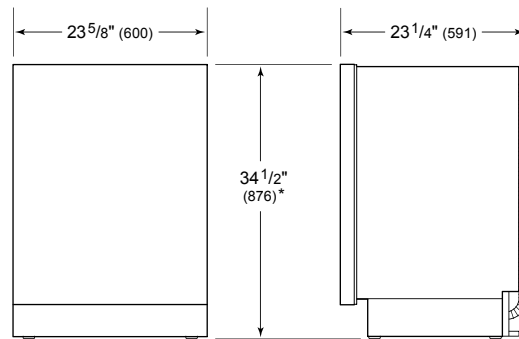

DIMENSIONS