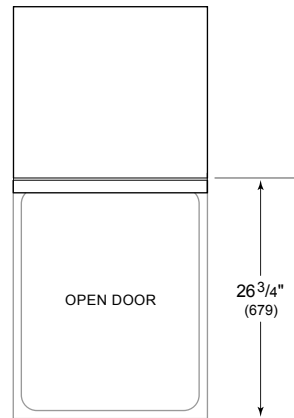

*34" (864) MIN TO 34 5/8" (880) MAX