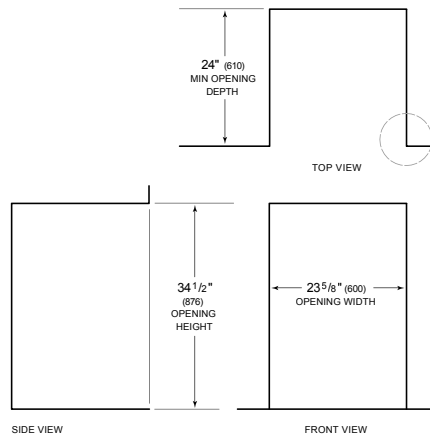

STANDARD INSTALLATION