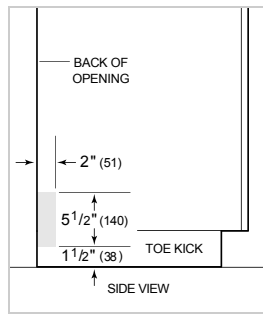

PRODUCT SPECIFICATIONS

Model	DW2450WS
Dimensions	23 5/8"W x 34 1/2"H x 23 1/4"D
Door Clearance	26 3/4"
Electrical Supply	115 VAC, 60 Hz
Electrical Service	15 amp dedicated circuit
Receptacle	3-prong grounding-type
Cord Length	3'
Water Connection	5' braided tubing with 3/8" female compression fitting
Drain Connection	5' (1.5 m) corrugated tubing
Plumbing Pressure	30–140 psi

ELECTRICAL

PLUMBING