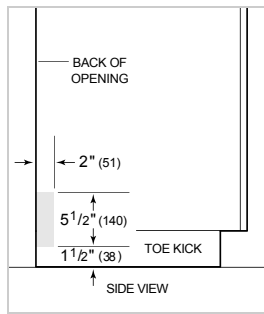

PRODUCT SPECIFICATIONS

Model	DW2450WS
Dimensions	23 5/8"W x 34 1/2"H x 23 1/4"D
Door Clearance	26 3/4"
Electrical Supply	115 VAC, 60 Hz
Electrical Service	15 amp dedicated circuit
Receptacle	3-prong grounding-type
Cord Length	3'
Water Connection	5' braided tubing with 3/8" female compression fitting
Drain Connection	5' (1.5 m) corrugated tubing
Plumbing Pressure	30–140 psi

ELECTRICAL

PLUMBING