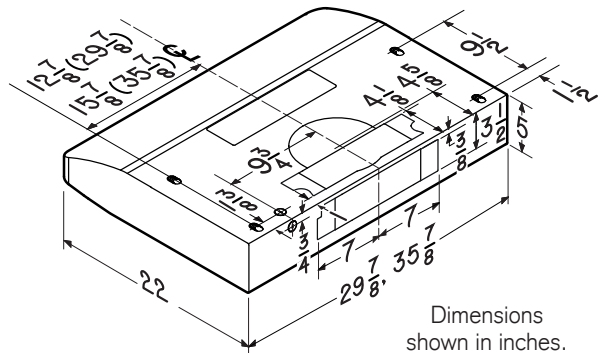

SIZE	STAINLESS	GREASE FILTERS (replacement)	NON-DUCTED FILTERS
30 in.	EQLD130SS	HPFA52 (Type "H2")	HPF52 (Type "Xh2")
36 in.	EQLD136SS	HPFA52 (Type "H2")	HPF52 (Type "Xh2")

HVI PERFORMANCE									
Duct Orientation	Size	Damper	Sones			CFM			
			Normal	Medium*	High	Normal	Medium*	High 0.25 in. w.g.	High 0.1 in. w.g.
Vertical - Rectangular	3¼ in. x 10 in.	Included	<0.3	3.0	7.0	110	270	340	380
Horizontal - Rectangular	3¼ in. x 10 in.	Included	<0.3	3.0	7.0	110	280	380	430
Vertical - Rectangular	3¼ in. x 14 in.	Included	<0.3	3.0	7.0	120	280	370	420
Horizontal - Rectangular	3¼ in. x 14 in.	Included	<0.3	3.0	7.0	110	290	430	480
Round - Vertical	7 in.	Sold Separately	<0.3	3.0	7.0	120	270	350	390

FEATURES	
Max. Blower CFM**	650
Control type	3-Speed Infrared
Delay off	yes
Filter Clean Reminder	yes
Heat Sentry™	yes
ADA Capable	yes
Lighting	3-level LED (included)
Grease Filters	Peripheral
Installation Hardware	EZ1 Bracket
ENERGY STAR®	no
Recirculation	Non-ducted filters sold separately

AC INPUT	
120 V, 60 Hz - 1.9 AMPS	

OPTIONAL ACCESSORIES	
7-in. Round Damper	BP87Q
ADA Wiring Kit	HAWRK3
Make-up Air Damper	MD6TU, MD8TU, or MD10TU
Remote Control	HCR3

MOUNTING HEIGHT	
24 in. to 30 in. from cooktop to bottom of hood	

LIMITED WARRANTY	
1-year	
3-year (LED modules only)	
(See installation manual for full warranty text.)	

FOR INDOOR USE ONLY

Dimensions shown in inches.