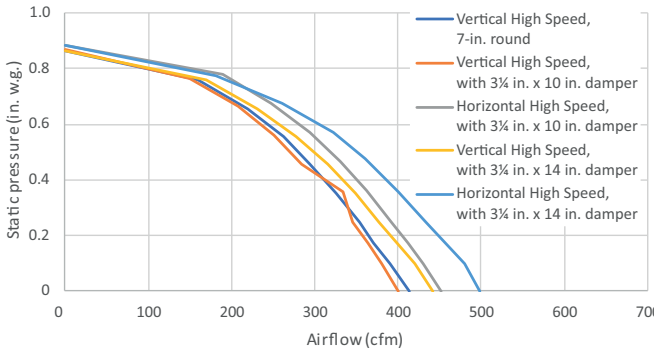

SPECIFICATION SHEET
ALTA - EQLD1 SERIES

HVI-2100 CERTIFIED RATINGS comply with new testing technologies and procedures prescribed by the Home Ventilating Institute, for off-the-shelf products, as they are available to consumers. Product performance is rated at 0.1 and 0.25 in. static pressure at high speed based on tests conducted in an HVI-approved state-of-the-art test laboratory. Sones are a measure of humanly-perceived loudness, based on laboratory measurements. * Where noted performance rating is not HVI certified but was established in accordance with HVI Standardized test procedure. ** Max. blower CFM indicates the performance of the hood blower in open air.

99045778F