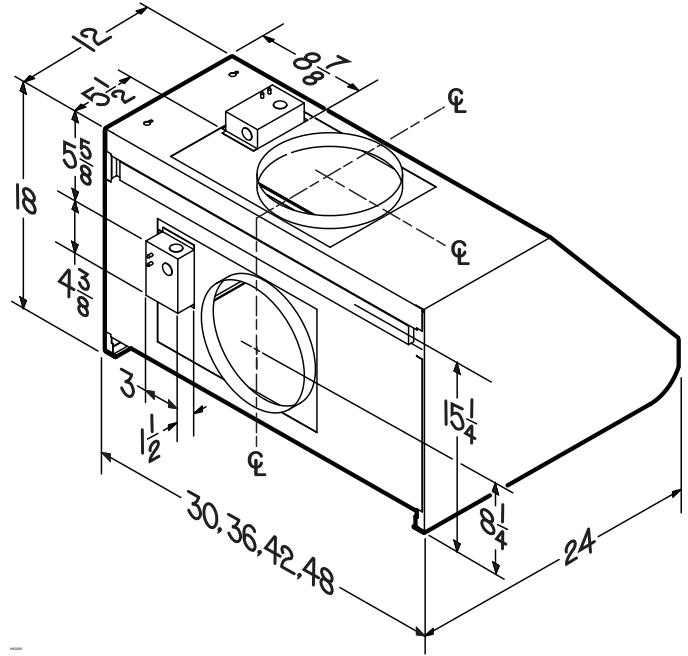

### SPECIFICATIONS

MODEL	E60E (30" AND 36")	E60E (42" AND 48")
VOLTS	120 VAC	120 VAC
Hz	60	60
AMPS (WITHOUT BLOWER)	0.8	1.3
DUCTING SIZE	10" ROUND	10" ROUND
2 LED MODULES	120 V, 5.5 W	120 V, 5.5 W
WARRANTY	1 YEAR	1 YEAR

### DIMENSIONS

NOTE: DIMENSIONS SHOWN ARE IN INCHES.

BROAN-NUtONE CANADA ULC, MISSISSAUGA, ONTARIO WWW.BROAN.CA 1-888-882-7626

PROJECT	REMARKS
LOCATION	
MODEL No.	
QTY.	
SUBMITTED BY	
DATE	