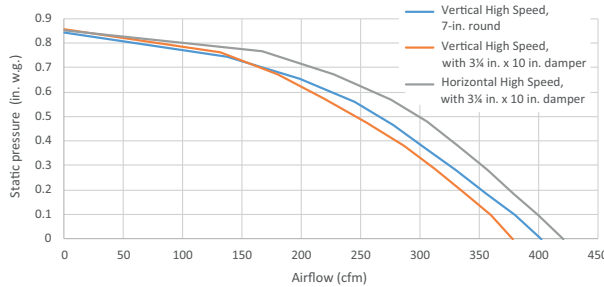

HVI-2100 CERTIFIED RATINGS comply with new testing technologies and procedures prescribed by the Home Ventilating Institute, for off-the-shelf products, as they are available to consumers. Product performance is rated at 0.1 and 0.25 in. static pressure at high speed based on tests conducted in an HVI-approved state-of-the-art test laboratory. Sones are a measure of humanly-perceived loudness, based on laboratory measurements.

* Where noted performance rating is not HVI certified but was established in accordance with HVI Standardized test procedure.