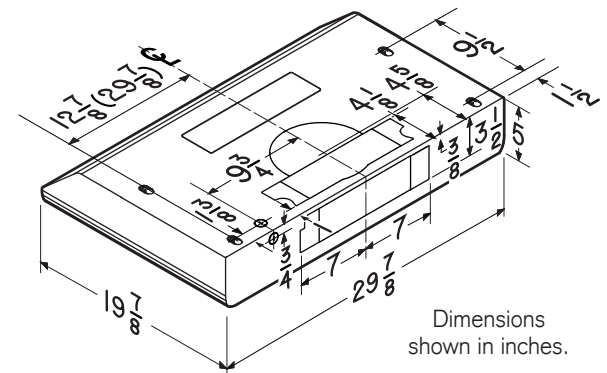

The slim and refined lines of Sahale bring a refreshing change to today's kitchens. Bright LED lighting complements your cooking experience and three fan speeds make cooking more enjoyable.

SIZE	STAINLESS	WHITE	GREASE FILTERS (replacement)	NON-DUCTED FILTERS
30 in.	BKDJ130SS	BKDJ130WH	HPFA3A30 (Type "C3")	HPF30 (Type "Xc")

HVI PERFORMANCE									
Duct Orientation	Size	Damper	Sones			CFM			
			Normal	Medium*	High	Normal	Medium*	High 0.25 in. w.g.	High 0.1 in. w.g.
Vertical - Rectangular	3¼ x 10 in.	Included	0.7	2.5	6.0	150	230	310	360
Horizontal - Rectangular	3¼ x 10 in.	Included	0.7	2.0	5.5	150	240	340	400
Round - Vertical	7 in.	Sold Separately	0.4	2.0	5.5	150	220	330	380

FEATURES	
Max. Blower Airflow	450 CFM
Control type	3-speed Pushbutton with LCD
Delay off	yes
Filter Clean Reminder	yes
Heat Sentry™	yes
ADA Capable	yes
Lighting	3-level LED (included)
Grease Filters	Deluxe Micro Mesh (Qty. 2)
Installation Hardware	EZ1 Bracket
ENERGY STAR®	no
Recirculation	Non-ducted filters sold separately

AC INPUT	
120 V, 60 Hz - 1.4 AMPS	

OPTIONAL ACCESSORIES	
7-in. Round Damper	BP87Q
7-in. Round Adapter Plate	SR680508
ADA Wiring Kit	HAWRK3
Make-up Air Dampers	MD6TU, MD8TU and MD10TU

MOUNTING HEIGHT	
18 in. to 30 in. from cooktop to bottom of hood	

LIMITED WARRANTY	
1-year	
3-year (LED modules only)	
<i>(See installation manual for full warranty text.)</i>	

FOR INDOOR USE ONLY

Dimensions shown in inches.