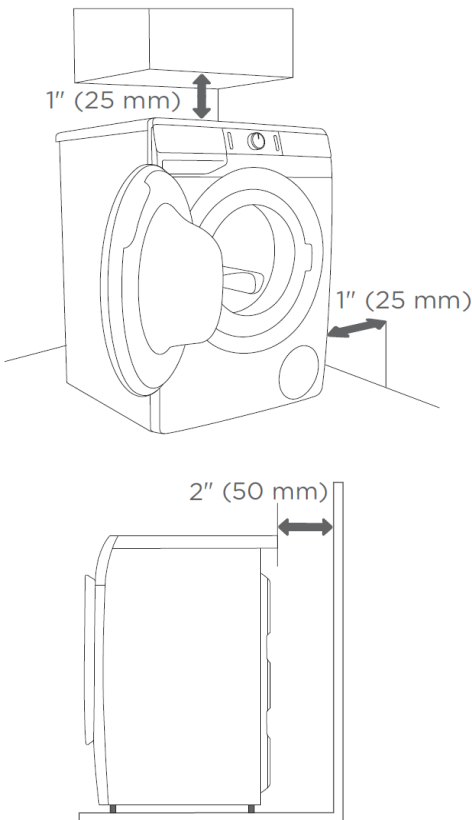

Dimensions & Installation

MODEL	WASHER TYPE	SIZE	COLOUR
LUWM81400	FRONT LOAD	24"	WHITE

FEATURES	
Capacity cu. ft.	2.3
Drum Material	Stainless Steel
Load Capacity lbs/kg	8 kg / 17.6 lbs
Controls	Electronic
Number of Programs	16 Programs: Auto Wash, Allergy Care, Heavy Duty x 4 Settings (Extra Hot, Hot, Warm & Cold) Cotton x 4 Settings (Extra Hot, Hot, Warm & Cold), Mixed, Down Wear, Active Wear, Spin + Drain, Rinse, Sanitize Tub
Auxiliary Functions	EcoCare, TimeCare, Water+, Prewash & Spin
RPM	1400
Motor	Brushless
Time Delay	Yes
Child Lock	Yes
Adjustable Feet	Yes
TECHNICAL	
Energy Star Qualified	Yes
Energy consumption, kWh/year	100
RoHs compliant	Yes
Height	33½" (850 mm)
Width	23½" (600 mm)
Depth	23½" (850 mm)
Weight	78 kg / 172.8 lbs
Electrical connection:	Power Plug (Plugs into dryer)