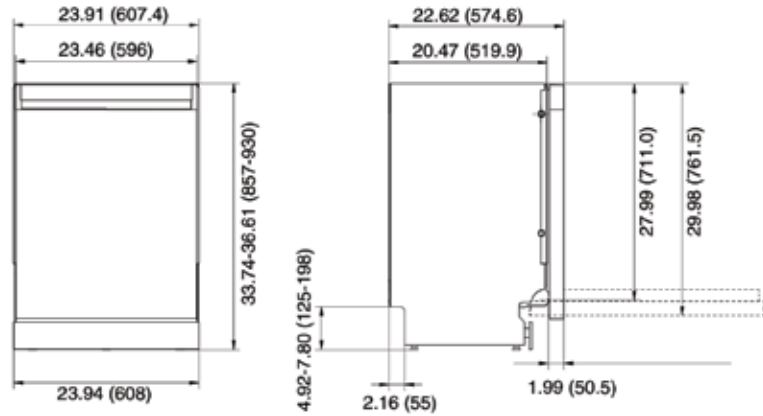

24" TALL TUB, STAINLESS STEEL, TOP CONTROL DISHWASHER

BREDA

LUDWT30155

PERFORMANCE

Control Type	Electronic Push Button
Position	Top
Program Indicator	LED White Display

Style

Door Type	Freestanding
Finish	Stainless Steel

Main Features

Place Settings	15
Tub Material	Stainless Steel
Wash Programs	6
AquaStop System	Yes
Water Diverter Valve	Yes
Water Sensor	Yes
Drying System	Total Dry (AutoOpen Door)
Concealed Heating Element	Yes
Status Light	Yes (on control panel)
Noise Level	46 dBA

Functions

Delay Wash	Yes (Up to 24 hours)
Speed Wash	Yes
NSF	Yes

Programs

Number of Programs	6
Program 1	Normal
Program 2	Heavy
Program 3	Auto
Program 4	Quick
Program 5	Rinse
Program 6	Pots & Pans

Inches (mm)

Nominal dimensions. Actual measurements may vary.

Rack System

Height Adjustable Upper Rack	Yes
Upper Rack Glide System	Ball Bearing
Upper Rack Glass Holders	Fixed
Upper Rack Cup Holders	Flexible
Third Rack	Yes
Cutlery Basket	Yes
Knife Holder	Yes

Installation

Drain Hose	Included - 8 Ft.
Water Inlet Hose	Stainless Steel Braided
Electrical Connection	Standard Plug Included
Adjustable Feet	Included

Warranty

Parts and Labor	2 Years
Stainless Steel Tub	Lifetime

Dimensions & Weight

Height	32.74" to 35.61"
Width	23.56"
Depth	22.47"
Cutout Height	32.86" to 35.37"
Cutout Width	Min. 23.91"
Cutout Depth	Min. 21.82"
Weight	79 lbs.

Environmental Standards

Energy Star Qualified	Yes
Energy Consumption	199 kWh / Year
Water Consumption	3.4 Gallons / Cycle