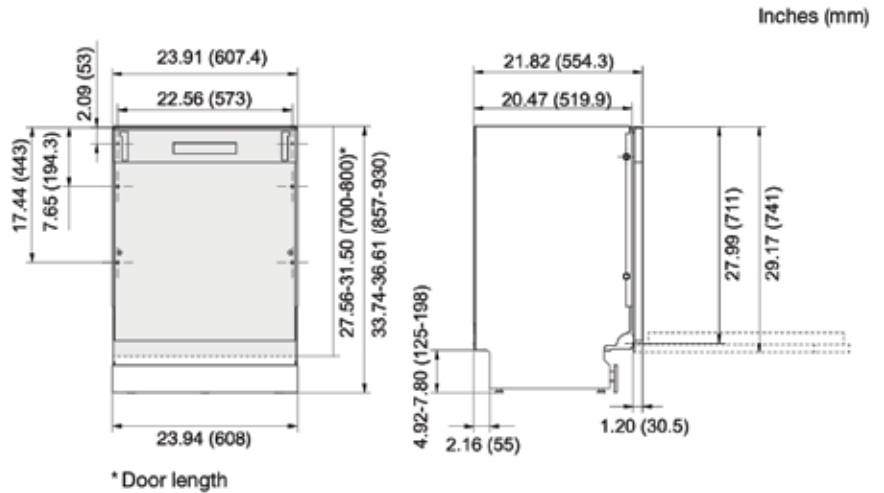

24" TALL TUB, PANEL READY, TOP CONTROL DISHWASHER

BREDA

LUDWT30150

PERFORMANCE

Control Type	Electronic Push Button
Position	Top
Program Indicator	LED White Display

Style

Door Type	Fully Integrated
Finish	Panel Ready

Main Features

Place Settings	15
Tub Material	Stainless Steel
Wash Programs	6
AquaStop System	Yes
Water Diverter Valve	Yes
Water Sensor	Yes
Drying System	Total Dry (AutoOpen Door)
Concealed Heating Element	Yes
Status Light	Yes (on control panel)
Noise Level	46 dBA

Functions

Delay Wash	Yes (Up to 24 hours)
Speed Wash	Yes
NSF	Yes

Programs

Number of Programs	6
Program 1	Normal
Program 2	Heavy
Program 3	Auto
Program 4	Quick
Program 5	Rinse
Program 6	Pots & Pans

Nominal dimensions. Actual measurements may vary.

Rack System

Height Adjustable Upper Rack	Yes
Upper Rack Glide System	Ball Bearing
Upper Rack Glass Holders	Fixed
Upper Rack Cup Holders	Flexible
Cutlery Basket	Yes
Knife Holder	Yes

Installation

Drain Hose	Included - 8 Ft.
Water Inlet Hose	Stainless Steel Braided
Electrical Connection	Standard Plug Included
Adjustable Feet	Included

Warranty

Parts and Labor	2 Years
Stainless Steel Tub	Lifetime

Dimensions & Weight

Height	32.74" to 35.61"
Width	23.56"
Depth	22.47"
Cutout Height	32.86" to 35.37"
Cutout Width	Min. 23.91"
Cutout Depth	Min. 21.82"
Weight	76 lbs.

Environmental Standards

Energy Star Qualified	Yes
Energy Consumption	199 kWh / Year
Water Consumption	3.4 Gallons / Cycle