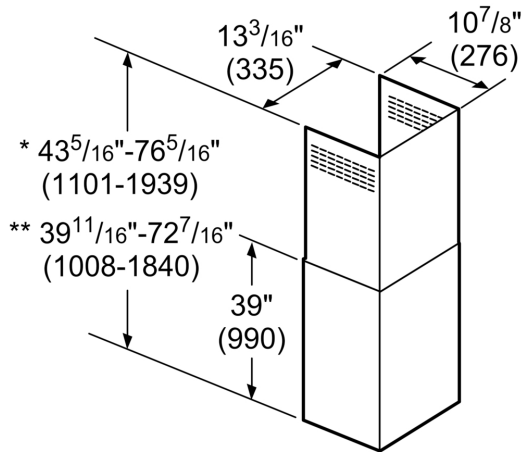

---

**Chimney extension  
HCGEXT5UC**

---

Product group: ..... Accessory  
Brand: ..... Bosch  
Product name / series name:  
SKU: ..... HCGEXT5UC  
Internal article number: ..... 000000000011002370  
EAN code: ..... 4242002797854  
Product Packaging Dimensions (HxWxD): ..... 13.38 x 17.24 x 42.79  
Net Weight: ..... 22.000 lbs  
Gross Weight: ..... 25.000 lbs  
Quantity per packing unit:  
Standard number of units per pallet:  
UPC code: ..... 825225909750

## Chimney extension HCGEXT5UC

- \* Recirculating installation
- \*\* Ducted installation

measurements in inches (mm)