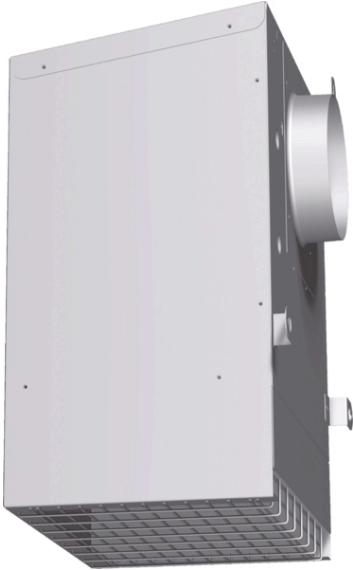

Blower DHR1FZUC

- Mounts Outside of the Downdraft, and Installs Outside the Home on a Wall or Roof Depending Upon the Application

Technical Data

Product group :	Accessory
Brand :	Bosch
SKU :	DHR1FZUC
Internal article number :	DHR1FZUC
EAN code :	4242005271788
Product packaging dimensions (HxWxD) :	16.2" x 26" x 23"
Net weight :	25.000 lbs
Gross weight :	28.000 lbs
UPC code :	825225964858
Product image :	MCSA032954_DHG6023UC_def.jpg

4 242005 271788

Blower DHR1FZUC

Key Features

Convenience

- Use the EXTNCB25 Blower Cable Connection Accessory for install with select hoods. Separate purchase required.