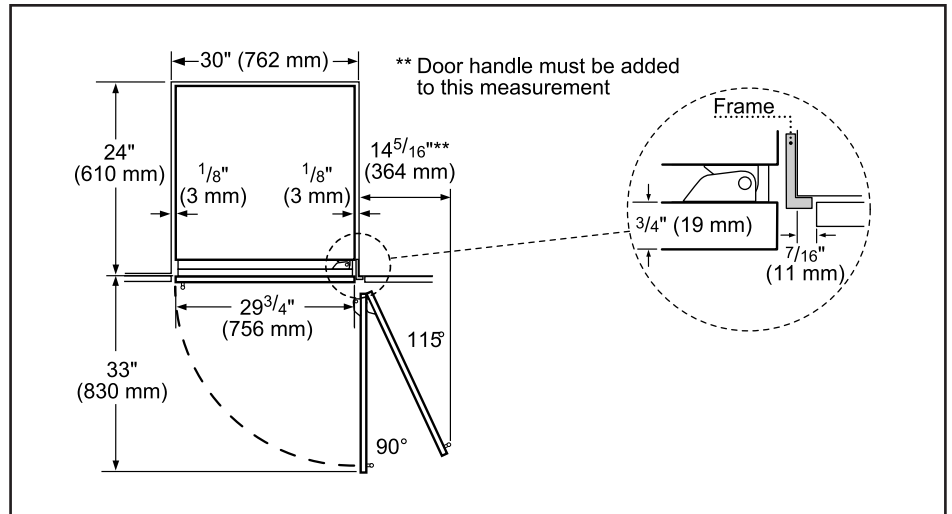

30" Built-In Bottom-Freezer

Benchmark® Series – Stainless Steel B30BB830SS

Installation Details

Accessories: To purchase Bosch accessories, cleaners & parts please visit www.bosch-home.com/us/store or call 1-800-944-2904 (Mon to Fri 5 am to 6 pm PST, Sat 6 am to 3 pm PST).

Notes: All height, width and depth dimensions are shown in inches. BSH reserves the absolute and unrestricted right to change product materials and specifications, at any time, without notice. Consult the product's installation instructions for final dimensional data and other details prior to making cutout.

Warranties: Please see Use & Care manual or Bosch website for statement of limited warranty.

For more information on our entire line of products, go to www.bosch-home.com/us or call 1-800-944-2904

© BSH Home Appliances Corporation. All rights reserved. Bosch is a registered trademark of Robert Bosch GmbH.