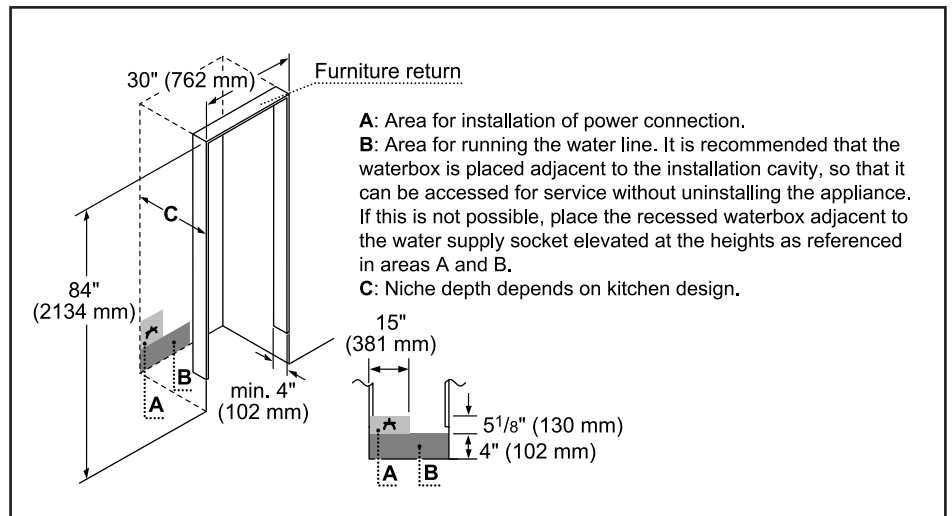

30" Built-In Bottom-Freezer

Benchmark® Series – Stainless Steel B30BB830SS

Installation Details

Accessories: To purchase Bosch accessories, cleaners & parts please visit www.bosch-home.com/us/store or call 1-800-944-2904 (Mon to Fri 5 am to 6 pm PST, Sat 6 am to 3 pm PST).

Notes: All height, width and depth dimensions are shown in inches. BSH reserves the absolute and unrestricted right to change product materials and specifications, at any time, without notice. Consult the product's installation instructions for final dimensional data and other details prior to making cutout.

Warranties: Please see Use & Care manual or Bosch website for statement of limited warranty.

For more information on our entire line of products, go to www.bosch-home.com/us or call 1-800-944-2904

© BSH Home Appliances Corporation. All rights reserved. Bosch is a registered trademark of Robert Bosch GmbH.