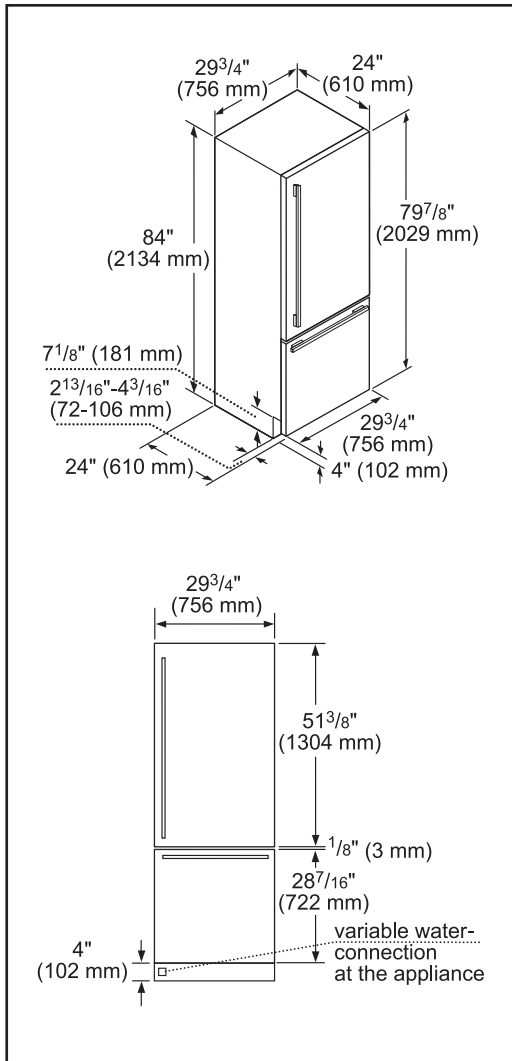

30" Built-In Bottom-Freezer

Benchmark® Series – Stainless Steel B30BB830SS

Installation Details

Accessories: To purchase Bosch accessories, cleaners & parts please visit www.bosch-home.com/us/store or call 1-800-944-2904 (Mon to Fri 5 am to 6 pm PST, Sat 6 am to 3 pm PST).

Notes: All height, width and depth dimensions are shown in inches. BSH reserves the absolute and unrestricted right to change product materials and specifications, at any time, without notice. Consult the product's installation instructions for final dimensional data and other details prior to making cutout.

Warranties: Please see Use & Care manual or Bosch website for statement of limited warranty.

For more information on our entire line of products, go to www.bosch-home.com/us or call 1-800-944-2904

© BSH Home Appliances Corporation. All rights reserved. Bosch is a registered trademark of Robert Bosch GmbH.