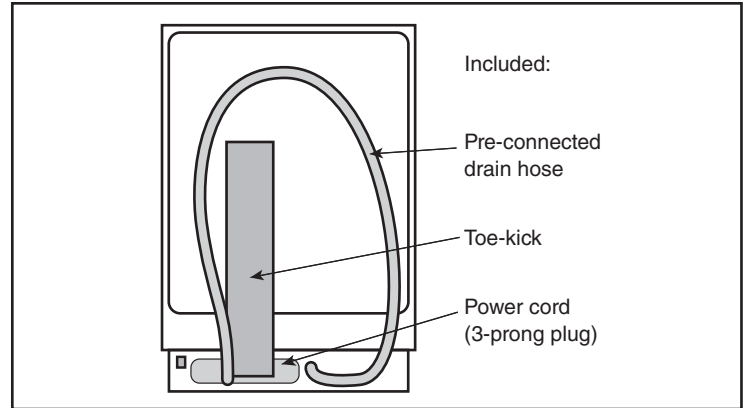

24" Bar Handle Dishwasher

800 Series – Black Stainless SHX78CM4N

Installation Details

Accessories: To purchase Bosch accessories, cleaners & parts please visit www.bosch-home.com/us/store or call 1-800-944-2904 (Mon to Fri 5 am to 6 pm PST, Sat 6 am to 3 pm PST).

Notes: All height, width and depth dimensions are shown in inches. BSH reserves the absolute and unrestricted right to change product materials and specifications, at any time, without notice. Consult the product's installation instructions for final dimensional data and other details prior to making cutout.

Warranties: Please see Use & Care manual or Bosch website for statement of limited warranty.

For more information on our entire line of products, go to www.bosch-home.com/us or call 1-800-944-2904

© BSH Home Appliances Corporation. All rights reserved. Bosch is a registered trademark of Robert Bosch GmbH.