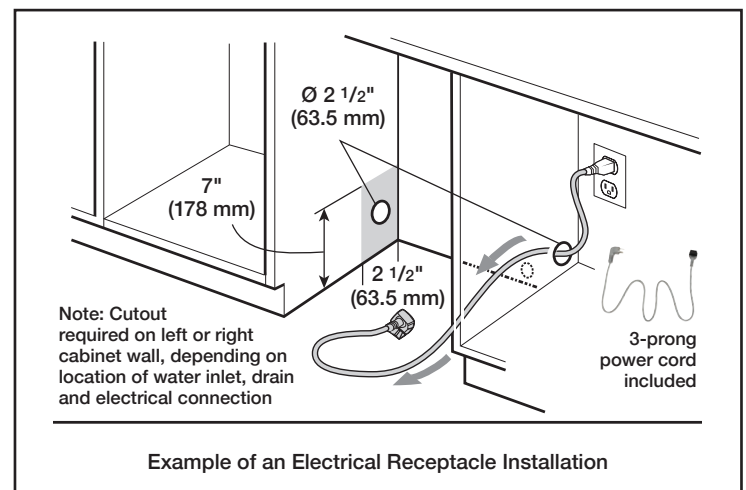

24" Bar Handle Dishwasher

800 Series – Black Stainless SHX78CM4N

Installation Details

Accessories: To purchase Bosch accessories, cleaners & parts please visit www.bosch-home.com/us/store or call 1-800-944-2904 (Mon to Fri 5 am to 6 pm PST, Sat 6 am to 3 pm PST).

Notes: All height, width and depth dimensions are shown in inches. BSH reserves the absolute and unrestricted right to change product materials and specifications, at any time, without notice. Consult the product's installation instructions for final dimensional data and other details prior to making cutout.

Warranties: Please see Use & Care manual or Bosch website for statement of limited warranty.

For more information on our entire line of products, go to www.bosch-home.com/us or call 1-800-944-2904

© BSH Home Appliances Corporation. All rights reserved. Bosch is a registered trademark of Robert Bosch GmbH.