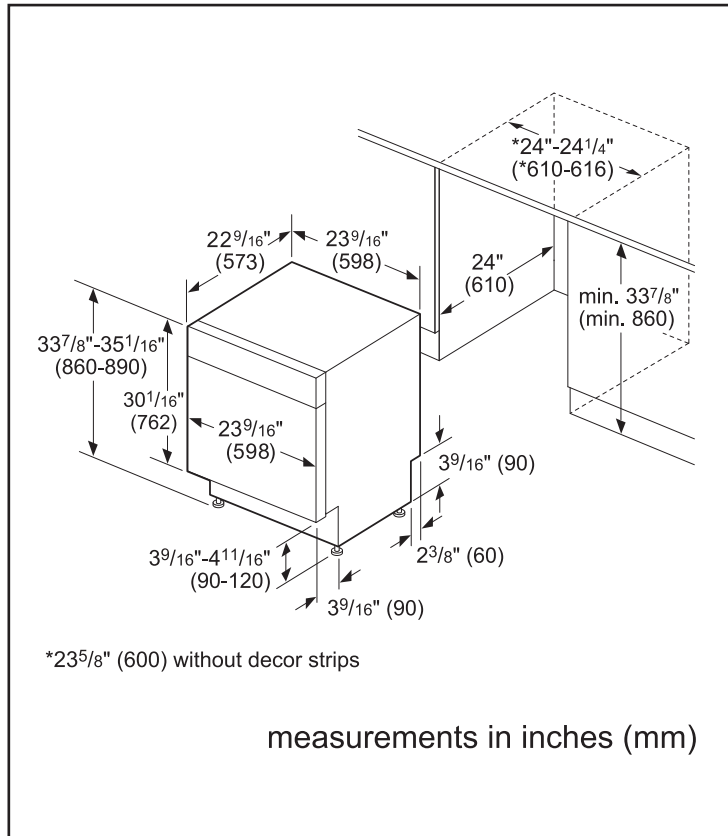

24" Bar Handle Dishwasher

100 Series Premium – Stainless Steel SHX5AEM5N

BOSCH

Invented for life

Installation Details

Accessories: To purchase Bosch accessories, cleaners & parts please visit www.bosch-home.com/us/store or call 1-800-944-2904 (Mon to Fri 5 am to 6 pm PST, Sat 6 am to 3 pm PST).

Notes: All height, width and depth dimensions are shown in inches. BSH reserves the absolute and unrestricted right to change product materials and specifications, at any time, without notice. Consult the product's installation instructions for final dimensional data and other details prior to making cutout.

Warranties: Please see Use & Care manual or Bosch website for statement of limited warranty.

For more information on our entire line of products, go to www.bosch-home.com/us or call 1-800-944-2904

© BSH Home Appliances Corporation. All rights reserved. Bosch is a registered trademark of Robert Bosch GmbH.