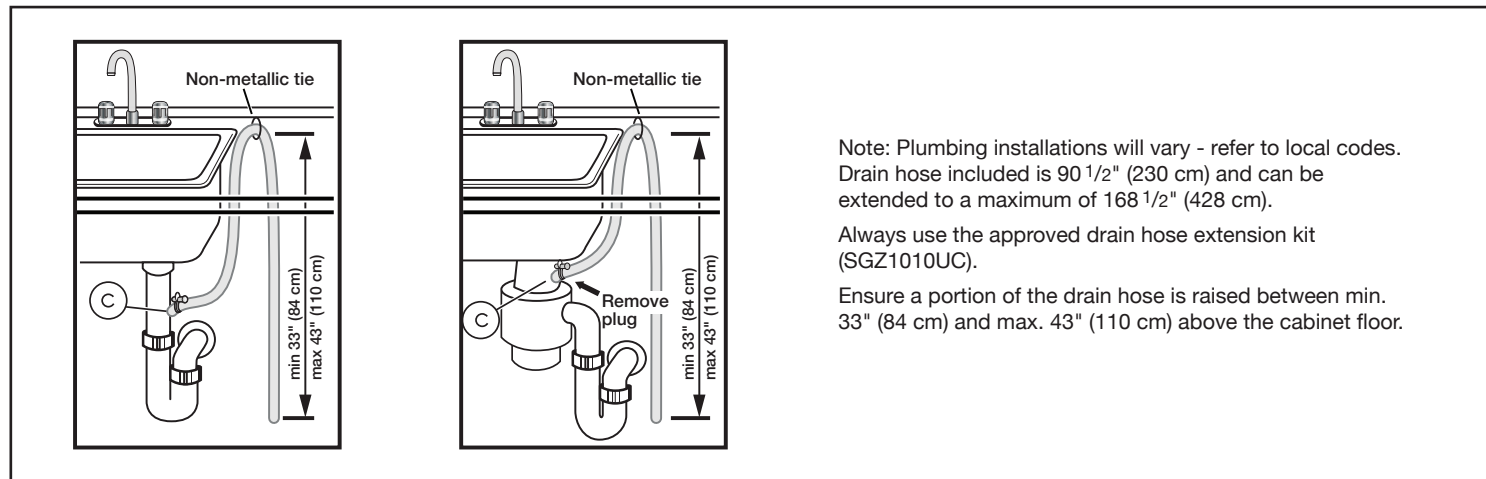

Notes: All height, width and depth dimensions are shown in inches. BSH reserves the absolute and unrestricted right to change product materials and specifications, at any time, without notice. Consult the product's installation instructions for final dimensional data and other details prior to making cutout.

24" Bar Handle Dishwasher

100 Series Premium – Stainless Steel SHX5AEM5N

BOSCH

Invented for life

Installation Details

Accessories: To purchase Bosch accessories, cleaners & parts please visit www.bosch-home.com/us/store or call 1-800-944-2904 (Mon to Fri 5 am to 6 pm PST, Sat 6 am to 3 pm PST).