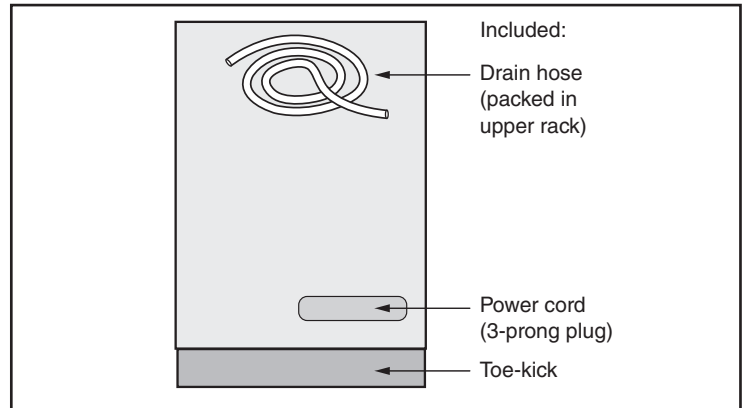

24" Bar Handle Dishwasher

100 Series Premium – Stainless Steel SHX5AEM5N

BOSCH

Invented for life

Installation Details

Accessories: To purchase Bosch accessories, cleaners & parts please visit www.bosch-home.com/us/store or call 1-800-944-2904 (Mon to Fri 5 am to 6 pm PST, Sat 6 am to 3 pm PST).

Notes: All height, width and depth dimensions are shown in inches. BSH reserves the absolute and unrestricted right to change product materials and specifications, at any time, without notice. Consult the product's installation instructions for final dimensional data and other details prior to making cutout.