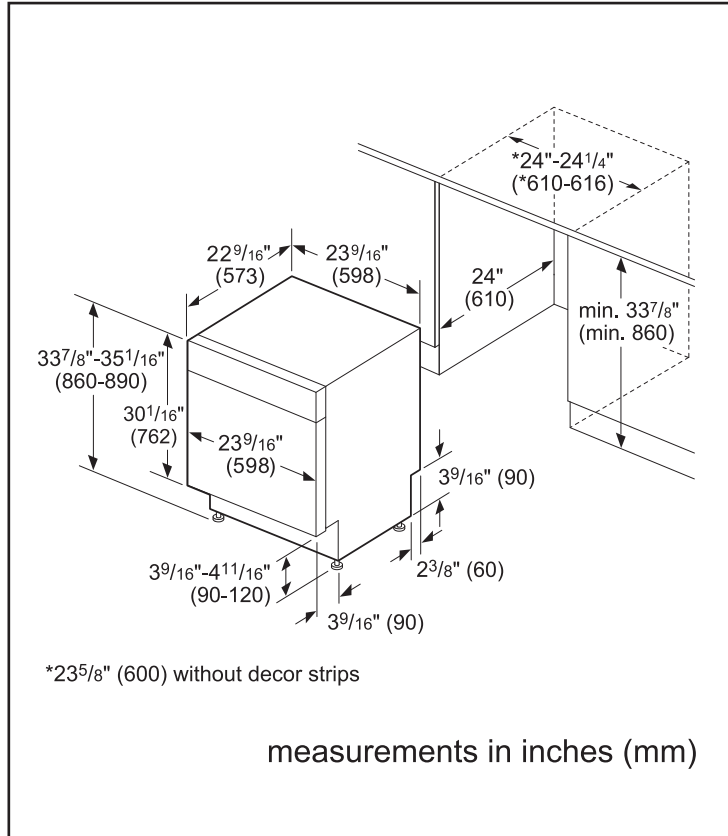

24" Bar Handle Dishwasher

100 Series Premium – White SHX5AEM2N

Installation Details

Accessories: To purchase Bosch accessories, cleaners & parts please visit www.bosch-home.com/us/store or call 1-800-944-2904 (Mon to Fri 5 am to 6 pm PST, Sat 6 am to 3 pm PST).

Notes: All height, width and depth dimensions are shown in inches. BSH reserves the absolute and unrestricted right to change product materials and specifications, at any time, without notice. Consult the product's installation instructions for final dimensional data and other details prior to making cutout.

Warranties: Please see Use & Care manual or Bosch website for statement of limited warranty.

For more information on our entire line of products, go to www.bosch-home.com/us or call 1-800-944-2904

© BSH Home Appliances Corporation. All rights reserved. Bosch is a registered trademark of Robert Bosch GmbH.