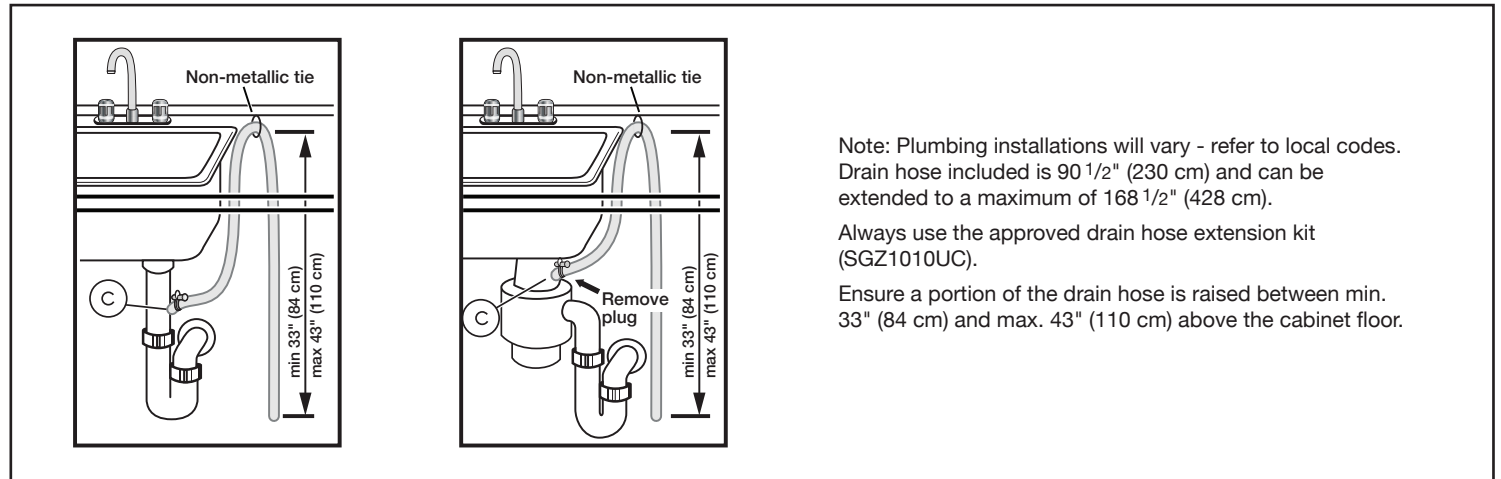

Notes: All height, width and depth dimensions are shown in inches. BSH reserves the absolute and unrestricted right to change product materials and specifications, at any time, without notice. Consult the product's installation instructions for final dimensional data and other details prior to making cutout.

24" Bar Handle Dishwasher

100 Series Premium – White SHX5AEM2N

BOSCH

Invented for life

Installation Details

Accessories: To purchase Bosch accessories, cleaners & parts please visit www.bosch-home.com/us/store or call 1-800-944-2904 (Mon to Fri 5 am to 6 pm PST, Sat 6 am to 3 pm PST).