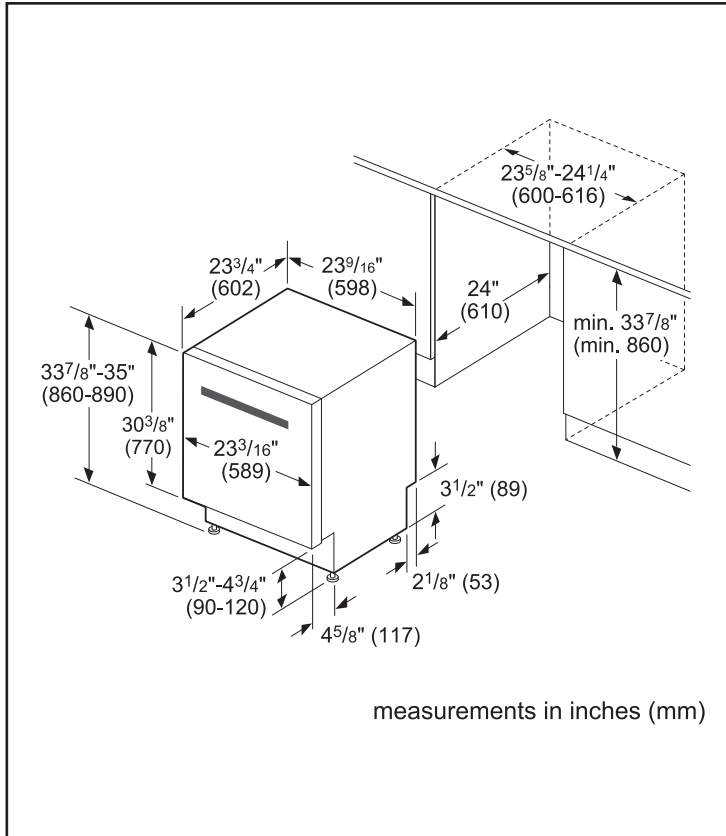

24" Recessed Handle Dishwasher

800 Series – Stainless Steel SHEM78ZH5N

Installation Details

Accessories: To purchase Bosch accessories, cleaners & parts please visit www.bosch-home.com/us/store or call 1-800-944-2904 (Mon to Fri 5 am to 6 pm PST, Sat 6 am to 3 pm PST).

Notes: All height, width and depth dimensions are shown in inches. BSH reserves the absolute and unrestricted right to change product materials and specifications, at any time, without notice. Consult the product's installation instructions for final dimensional data and other details prior to making cutout.

Warranties: Please see Use & Care manual or Bosch website for statement of limited warranty.

For more information on our entire line of products, go to www.bosch-home.com/us or call 1-800-944-2904

© BSH Home Appliances Corporation. All rights reserved. Bosch is a registered trademark of Robert Bosch GmbH.