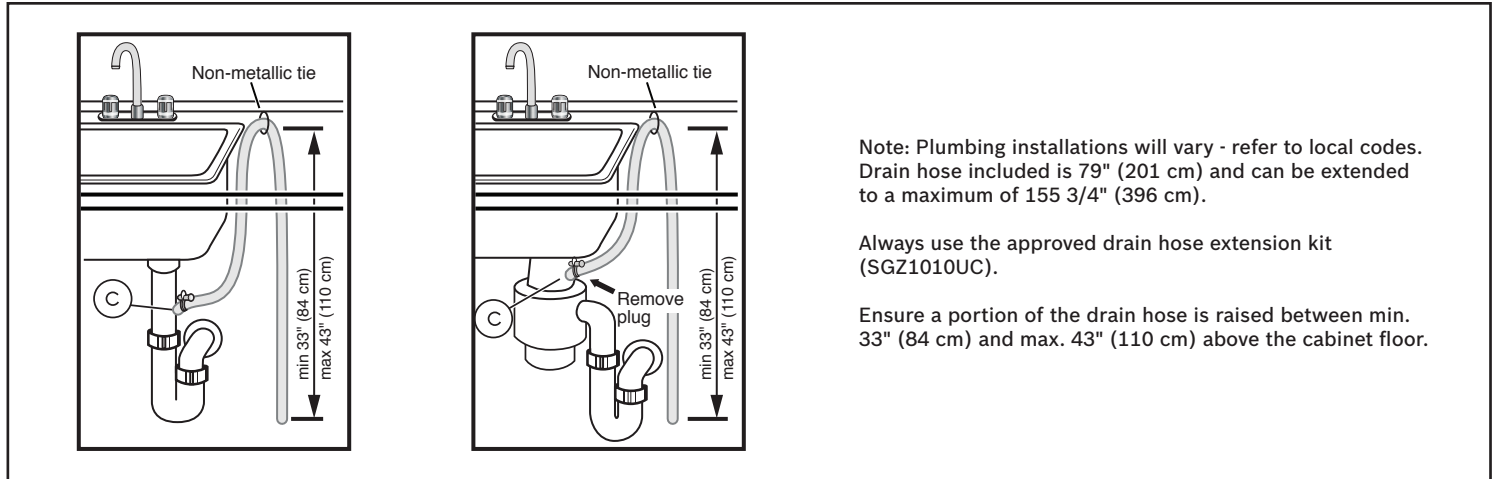

Notes: All height, width and depth dimensions are shown in inches. BSH reserves the absolute and unrestricted right to change product materials and specifications, at any time, without notice. Consult the product's installation instructions for final dimensional data and other details prior to making cutout.

24" Recessed Handle Dishwasher

800 Series – Stainless Steel SHEM78ZH5N

BOSCH

Invented for life

Installation Details

Accessories: To purchase Bosch accessories, cleaners & parts please visit www.bosch-home.com/us/store or call 1-800-944-2904 (Mon to Fri 5 am to 6 pm PST, Sat 6 am to 3 pm PST).