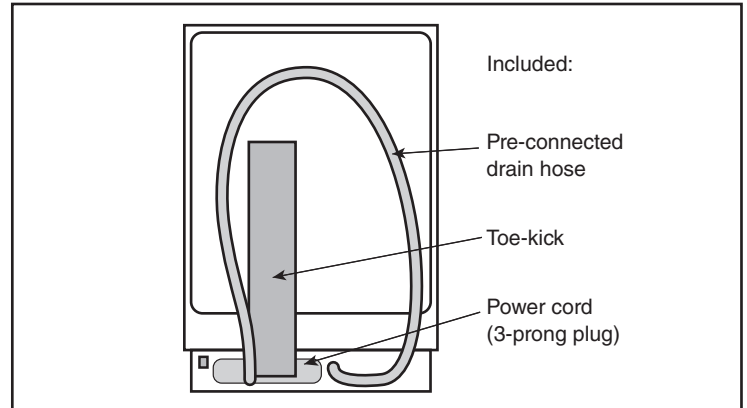

24" Recessed Handle Dishwasher

800 Series – Stainless Steel SHEM78ZH5N

Installation Details

Accessories: To purchase Bosch accessories, cleaners & parts please visit www.bosch-home.com/us/store or call 1-800-944-2904 (Mon to Fri 5 am to 6 pm PST, Sat 6 am to 3 pm PST).

Notes: All height, width and depth dimensions are shown in inches. BSH reserves the absolute and unrestricted right to change product materials and specifications, at any time, without notice. Consult the product's installation instructions for final dimensional data and other details prior to making cutout.

Warranties: Please see Use & Care manual or Bosch website for statement of limited warranty.

For more information on our entire line of products, go to www.bosch-home.com/us or call 1-800-944-2904

© BSH Home Appliances Corporation. All rights reserved. Bosch is a registered trademark of Robert Bosch GmbH.