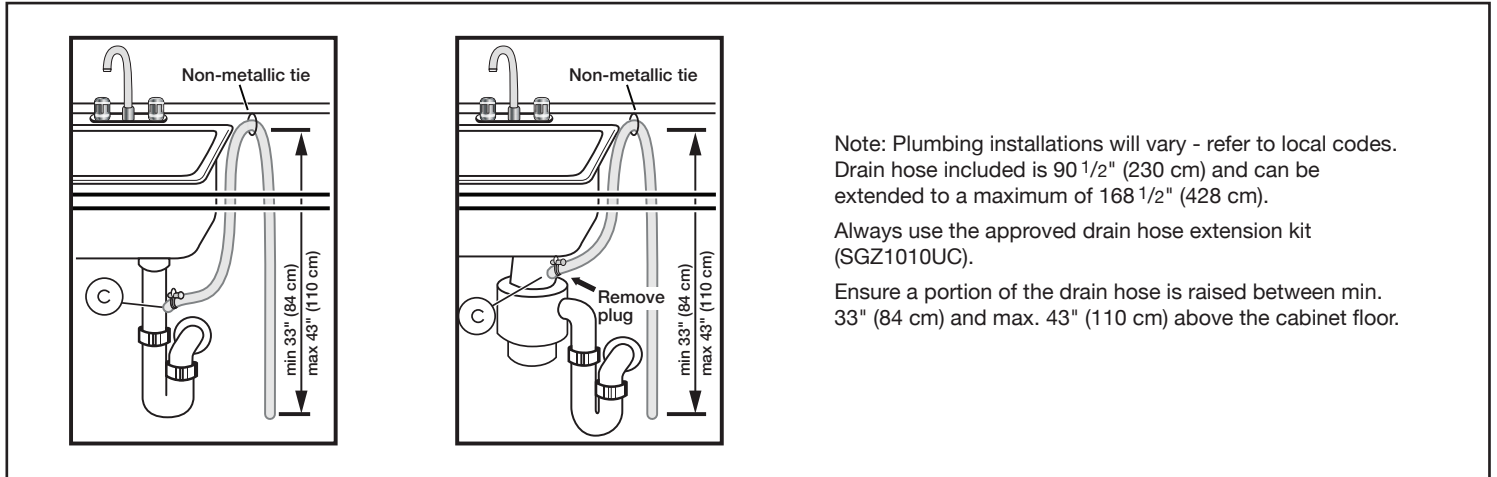

Notes: All height, width and depth dimensions are shown in inches. BSH reserves the absolute and unrestricted right to change product materials and specifications, at any time, without notice. Consult the product's installation instructions for final dimensional data and other details prior to making cutout.

24" Bar Handle Dishwasher

100 Series Premium – Stainless Steel SHE5AE75N

BOSCH

Invented for life

Installation Details

Accessories: To purchase Bosch accessories, cleaners & parts please visit www.bosch-home.com/us/store or call 1-800-944-2904 (Mon to Fri 5 am to 6 pm PST, Sat 6 am to 3 pm PST).