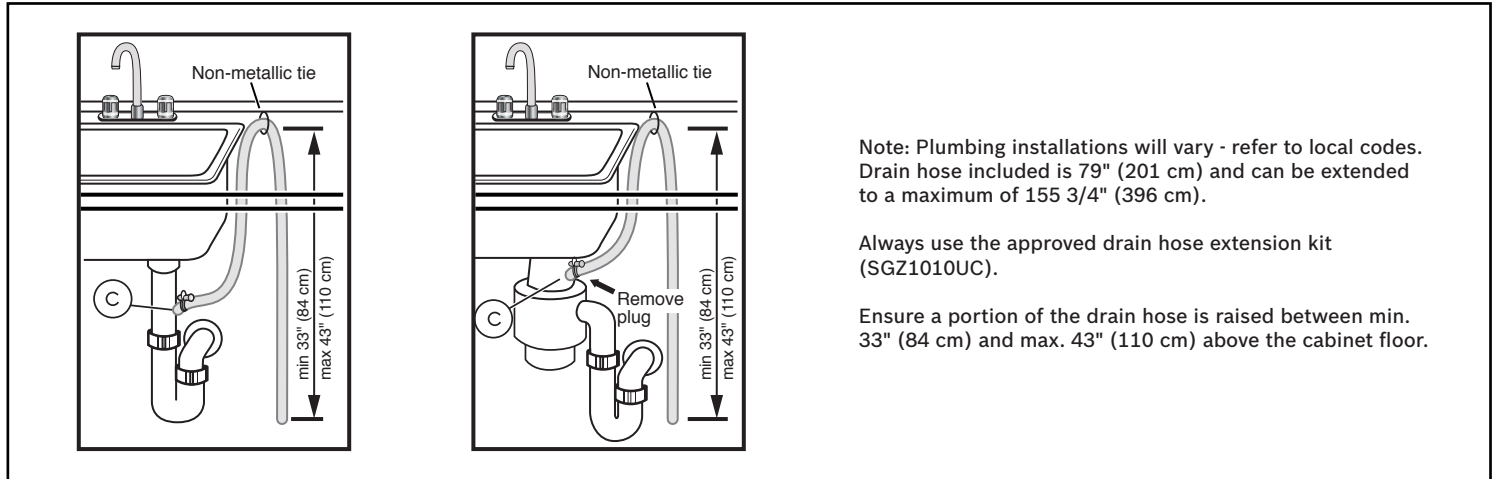

Notes: All height, width and depth dimensions are shown in inches. BSH reserves the absolute and unrestricted right to change product materials and specifications, at any time, without notice. Consult the product's installation instructions for final dimensional data and other details prior to making cutout.

24" Recessed Handle Dishwasher

300 Series – Black SHE53C86N

BOSCH
Invented for life

Installation Details

Accessories: To purchase Bosch accessories, cleaners & parts please visit www.bosch-home.com/us/store or call 1-800-944-2904 (Mon to Fri 5 am to 6 pm PST, Sat 6 am to 3 pm PST).