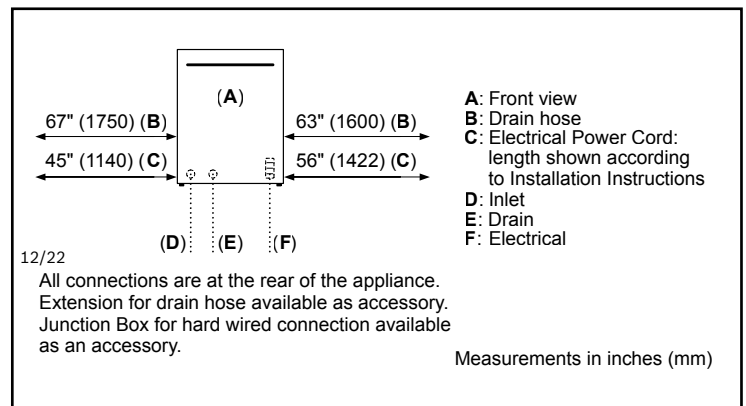

24" Recessed Handle Dishwasher

300 Series – White SHE53C82N

Installation Details

Accessories: To purchase Bosch accessories, cleaners & parts please visit www.bosch-home.com/us/store or call 1-800-944-2904 (Mon to Fri 5 am to 6 pm PST, Sat 6 am to 3 pm PST).

Notes: All height, width and depth dimensions are shown in inches. BSH reserves the absolute and unrestricted right to change product materials and specifications, at any time, without notice. Consult the product's installation instructions for final dimensional data and other details prior to making cutout.

Warranties: Please see Use & Care manual or Bosch website for statement of limited warranty.

For more information on our entire line of products, go to www.bosch-home.com/us or call 1-800-944-2904

© BSH Home Appliances Corporation. All rights reserved. Bosch is a registered trademark of Robert Bosch GmbH.