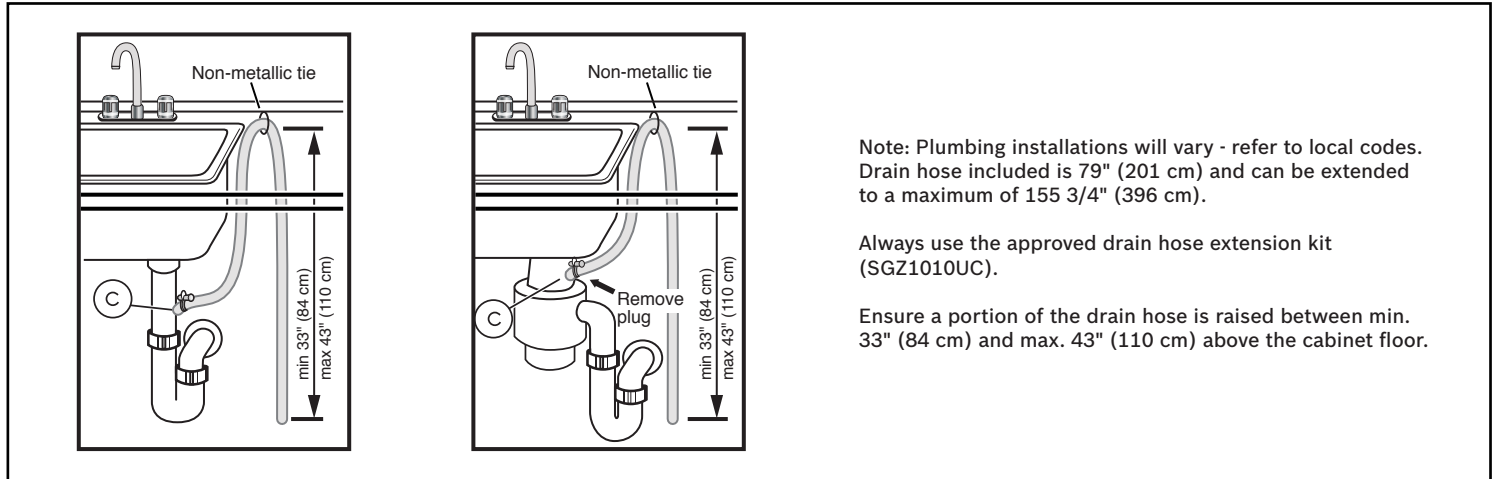

Notes: All height, width and depth dimensions are shown in inches. BSH reserves the absolute and unrestricted right to change product materials and specifications, at any time, without notice. Consult the product's installation instructions for final dimensional data and other details prior to making cutout.

24" Recessed Handle Dishwasher

300 Series – White SHE53C82N

BOSCH

Invented for life

Installation Details

Accessories: To purchase Bosch accessories, cleaners & parts please visit www.bosch-home.com/us/store or call 1-800-944-2904 (Mon to Fri 5 am to 6 pm PST, Sat 6 am to 3 pm PST).