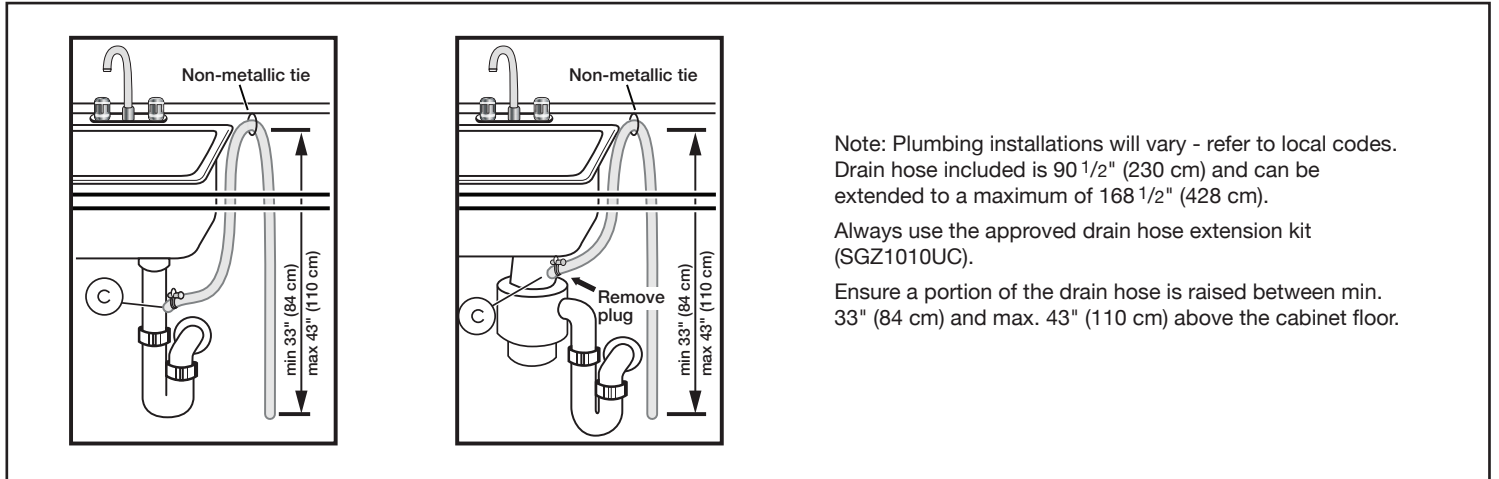

Notes: All height, width and depth dimensions are shown in inches. BSH reserves the absolute and unrestricted right to change product materials and specifications, at any time, without notice. Consult the product's installation instructions for final dimensional data and other details prior to making cutout.

24" Recessed Handle Dishwasher

100 Series Plus – Stainless Steel SHE4AEM5N

BOSCH

Invented for life

Installation Details

Accessories: To purchase Bosch accessories, cleaners & parts please visit www.bosch-home.com/us/store or call 1-800-944-2904 (Mon to Fri 5 am to 6 pm PST, Sat 6 am to 3 pm PST).