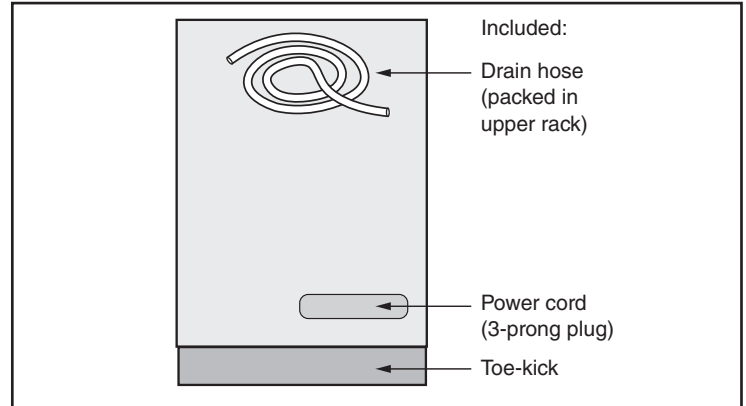

24" Recessed Handle Dishwasher

100 Series Plus – Stainless Steel SHE4AEM5N

BOSCH

Invented for life

Installation Details

Accessories: To purchase Bosch accessories, cleaners & parts please visit www.bosch-home.com/us/store or call 1-800-944-2904 (Mon to Fri 5 am to 6 pm PST, Sat 6 am to 3 pm PST).

Notes: All height, width and depth dimensions are shown in inches. BSH reserves the absolute and unrestricted right to change product materials and specifications, at any time, without notice. Consult the product's installation instructions for final dimensional data and other details prior to making cutout.