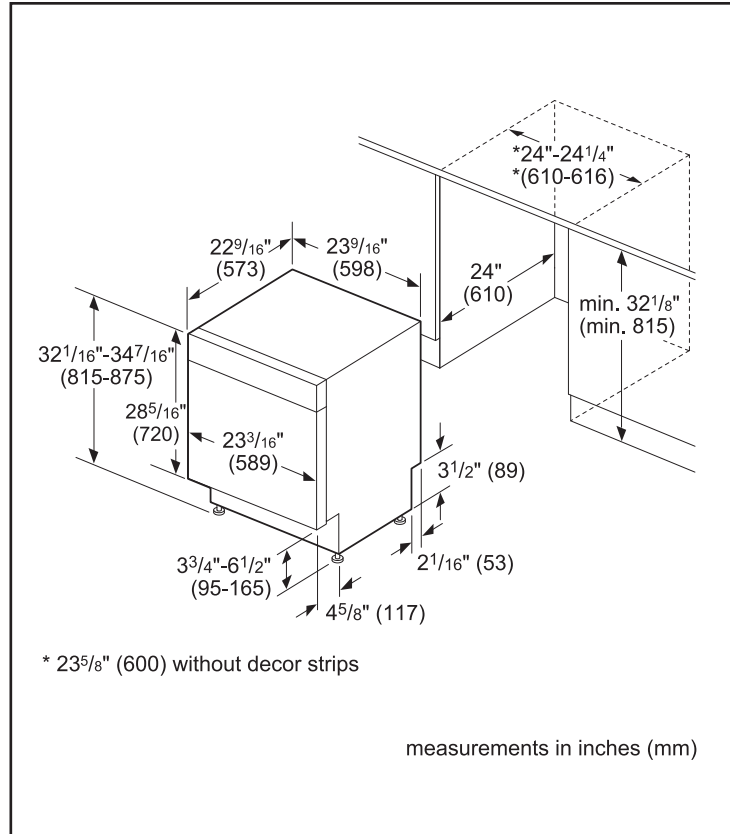

24" Recessed Handle ADA-compliant Dishwasher

300 Series – Black SGE53B56UC

Installation Details

Accessories: To purchase Bosch accessories, cleaners & parts please visit www.bosch-home.com/us/store or call 1-800-944-2904 (Mon to Fri 5 am to 6 pm PST, Sat 6 am to 3 pm PST).

Notes: All height, width and depth dimensions are shown in inches. BSH reserves the absolute and unrestricted right to change product materials and specifications, at any time, without notice. Consult the product's installation instructions for final dimensional data and other details prior to making cutout.

Warranties: Please see Use & Care manual or Bosch website for statement of limited warranty.

For more information on our entire line of products, go to www.bosch-home.com/us or call 1-800-944-2904

© BSH Home Appliances Corporation. All rights reserved. Bosch is a registered trademark of Robert Bosch GmbH.