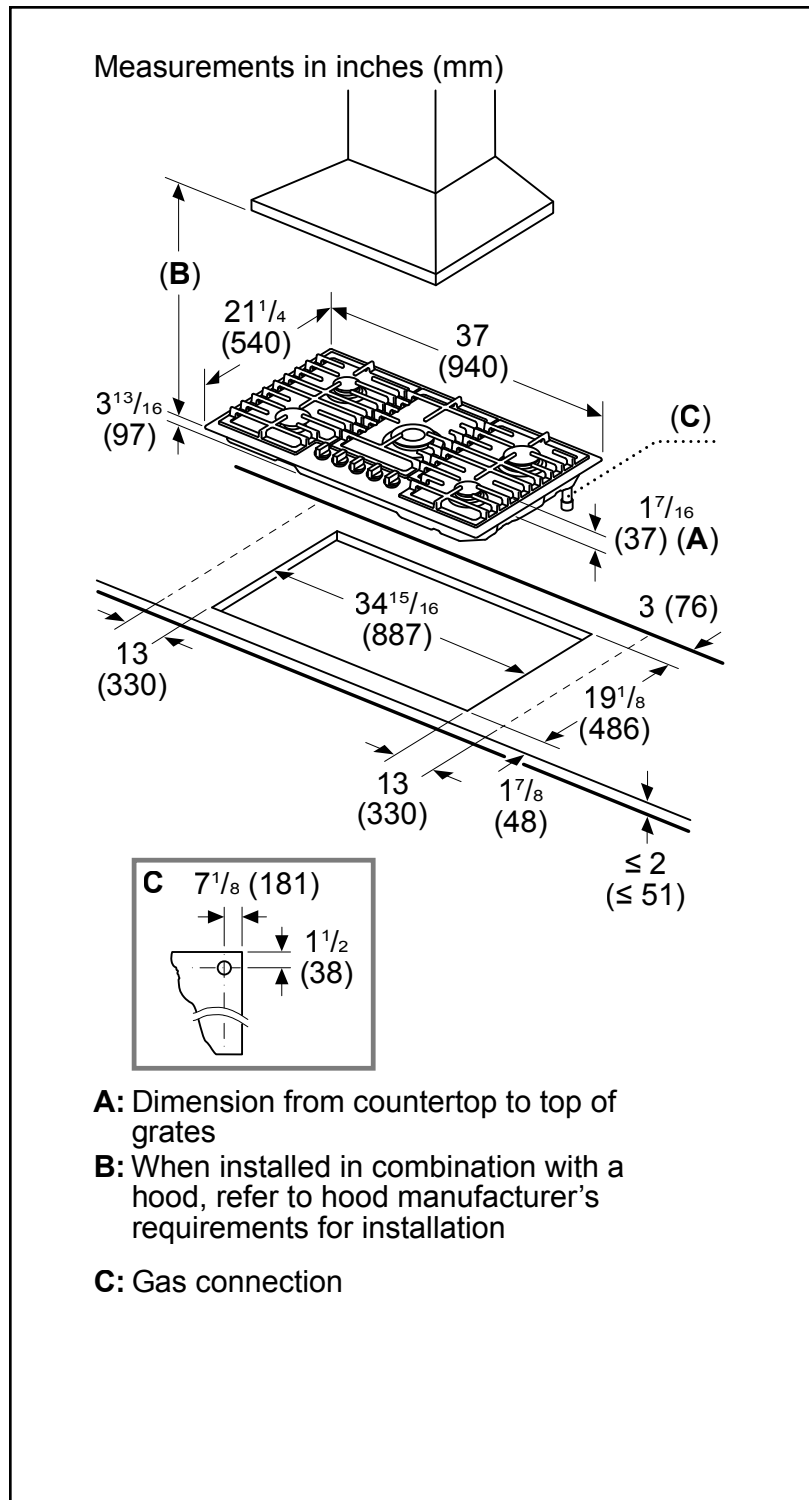

36" Gas Cooktop

Benchmark® Series – Stainless Steel NGMP658UC

Installation Details

Accessories: To purchase Bosch accessories, cleaners & parts please visit www.bosch-home.com/us/store or call 1-800-944-2904 (Mon to Fri 5 am to 6 pm PST, Sat 6 am to 3 pm PST).

Notes: All height, width and depth dimensions are shown in inches. BSH reserves the absolute and unrestricted right to change product materials and specifications, at any time, without notice. Consult the product's installation instructions for final dimensional data and other details prior to making cutout.

Warranties: Please see Use & Care manual or Bosch website for statement of limited warranty.

For more information on our entire line of products, go to www.bosch-home.com/us or call 1-800-944-2904

© BSH Home Appliances Corporation. All rights reserved. Bosch is a registered trademark of Robert Bosch GmbH.