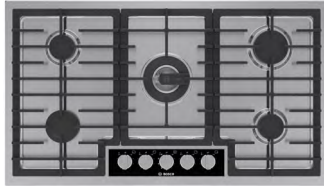

36" Gas Cooktop

Benchmark® Series – Stainless Steel NGMP658UC

BOSCH

Invented for life

NGMP658UC
Stainless Steel

The Benchmark® Series gas cooktop with FlameSelect® is a better way to cook with gas and delivers precision flame levels for consistent results.

Features & Benefits

FlameSelect® offers 9 distinct power levels and delivers precision flame height every time for consistent, repeatable results.

Digital display indicates the power level selected and informs you of the burner's residual heat.

Dual-ring power burner has 2 rings for low and high flame settings so you can go from simmer to sear with ease.

Dishwasher safe heavy-duty enameled cast iron grates makes cleanup simple and convenient.