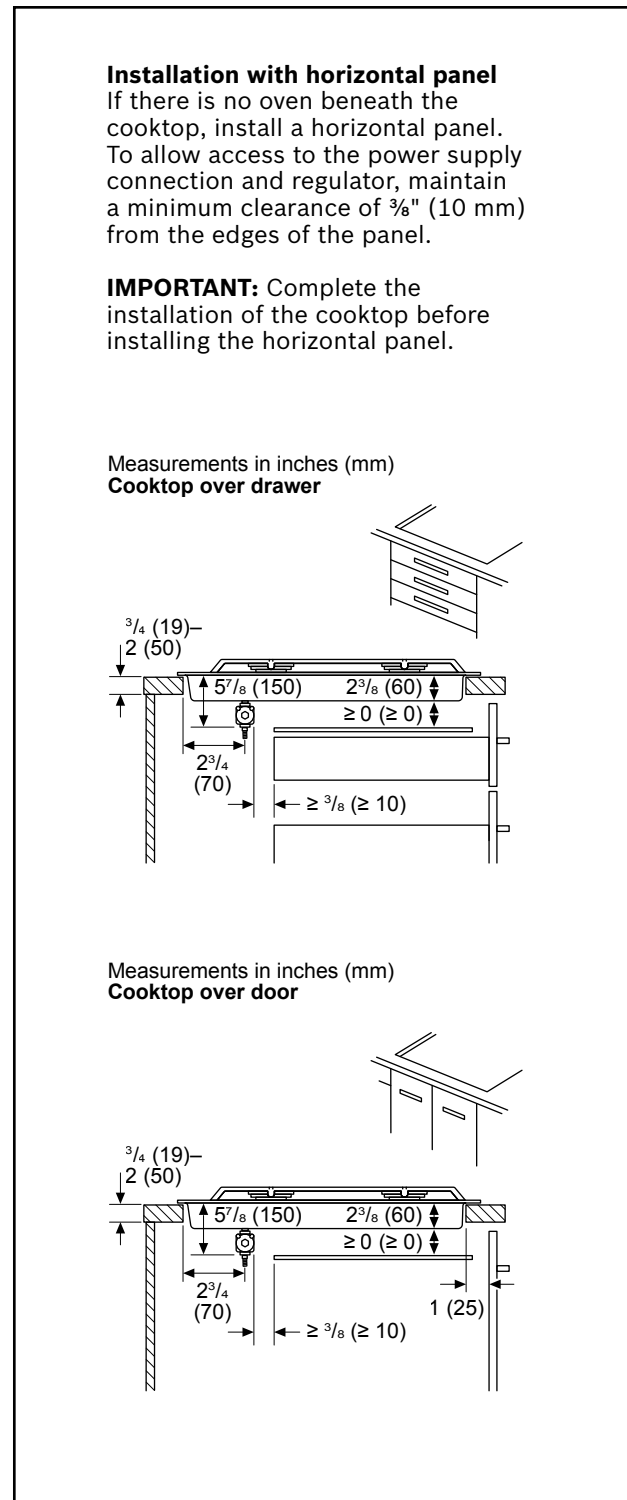

36" Gas Cooktop

Benchmark® Series – Stainless Steel NGMP658UC

Installation Details

Accessories: To purchase Bosch accessories, cleaners & parts please visit www.bosch-home.com/us/store or call 1-800-944-2904 (Mon to Fri 5 am to 6 pm PST, Sat 6 am to 3 pm PST).

Notes: All height, width and depth dimensions are shown in inches. BSH reserves the absolute and unrestricted right to change product materials and specifications, at any time, without notice. Consult the product's installation instructions for final dimensional data and other details prior to making cutout.

Warranties: Please see Use & Care manual or Bosch website for statement of limited warranty.

For more information on our entire line of products, go to www.bosch-home.com/us or call 1-800-944-2904

© BSH Home Appliances Corporation. All rights reserved. Bosch is a registered trademark of Robert Bosch GmbH.