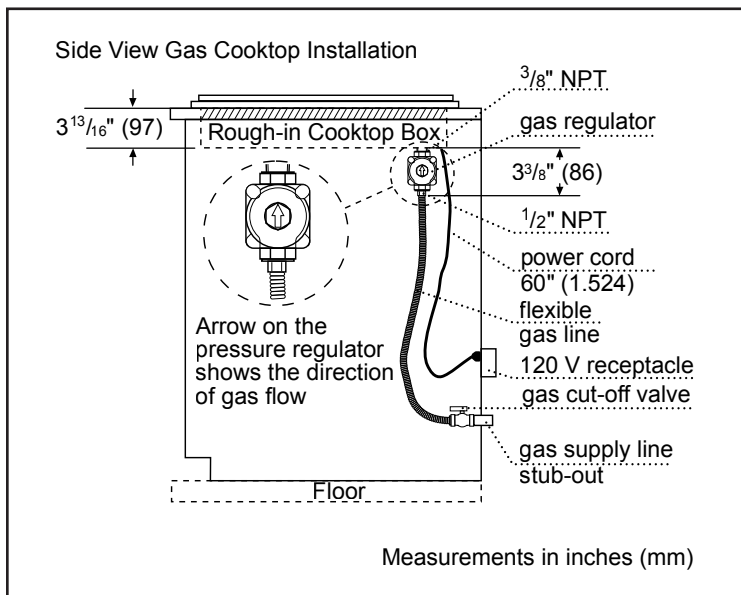

36" Gas Cooktop

500 Series – Stainless Steel NGM5656UC

BOSCH

Invented for life

Installation Details

Accessories: To purchase Bosch accessories, cleaners & parts please visit www.bosch-home.com/us/store or call 1-800-944-2904 (Mon to Fri 5 am to 6 pm PST, Sat 6 am to 3 pm PST).

Notes: All height, width and depth dimensions are shown in inches. BSH reserves the absolute and unrestricted right to change product materials and specifications, at any time, without notice. Consult the product's installation instructions for final dimensional data and other details prior to making cutout.

Warranties: Please see Use & Care manual or Bosch website for statement of limited warranty.

For more information on our entire line of products, go to www.bosch-home.com/us or call 1-800-944-2904

© BSH Home Appliances Corporation. All rights reserved. Bosch is a registered trademark of Robert Bosch GmbH.