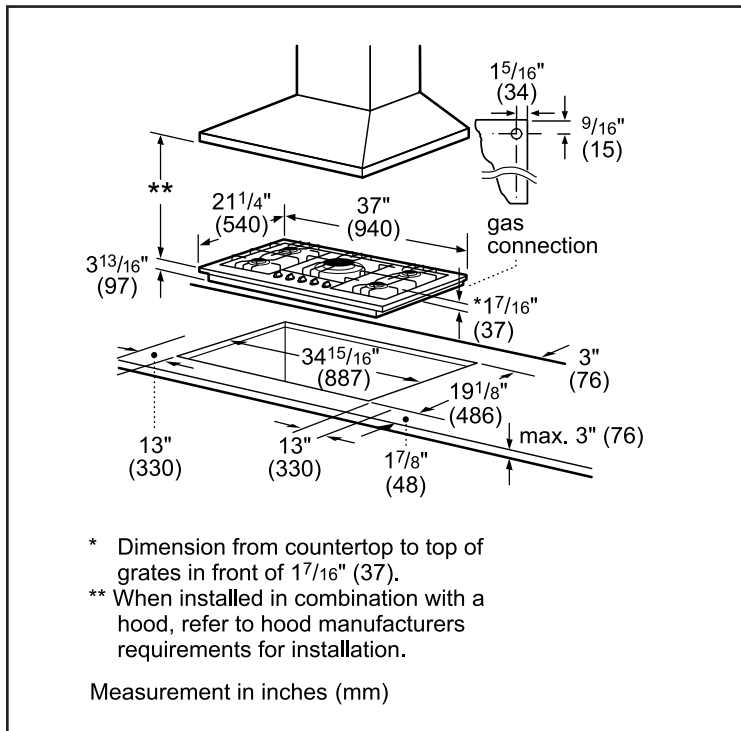

36" Gas Cooktop

500 Series – Stainless Steel NGM5656UC

BOSCH

Invented for life

Installation Details

Accessories: To purchase Bosch accessories, cleaners & parts please visit www.bosch-home.com/us/store or call 1-800-944-2904 (Mon to Fri 5 am to 6 pm PST, Sat 6 am to 3 pm PST).

Notes: All height, width and depth dimensions are shown in inches. BSH reserves the absolute and unrestricted right to change product materials and specifications, at any time, without notice. Consult the product's installation instructions for final dimensional data and other details prior to making cutout.

Warranties: Please see Use & Care manual or Bosch website for statement of limited warranty.

For more information on our entire line of products, go to www.bosch-home.com/us or call 1-800-944-2904

© BSH Home Appliances Corporation. All rights reserved. Bosch is a registered trademark of Robert Bosch GmbH.