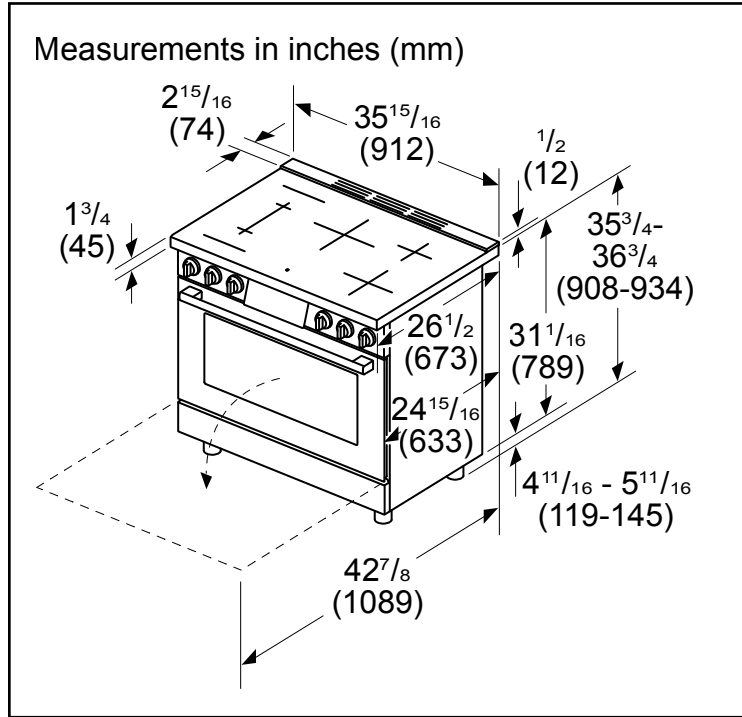

36" Industrial Style Induction Range

800 Series – Stainless Steel HIS8655C

Installation Details

Accessories: To purchase Bosch accessories, cleaners & parts please call 1-800-944-2904 (Mon to Fri 5 am to 6 pm PST, Sat 6 am to 3 pm PST).

Notes: All height, width and depth dimensions are shown in inches. BSH reserves the absolute and unrestricted right to change product materials and specifications, at any time, without notice. Consult the product's installation instructions for final dimensional data and other details prior to making cutout.

Warranties: Please see Use & Care manual or Bosch website for statement of limited warranty.

For more information on our entire line of products, go to www.bosch-home.ca or call 1-800-944-2904

© BSH Home Appliances Corporation. All rights reserved. Bosch is a registered trademark of Robert Bosch GmbH.