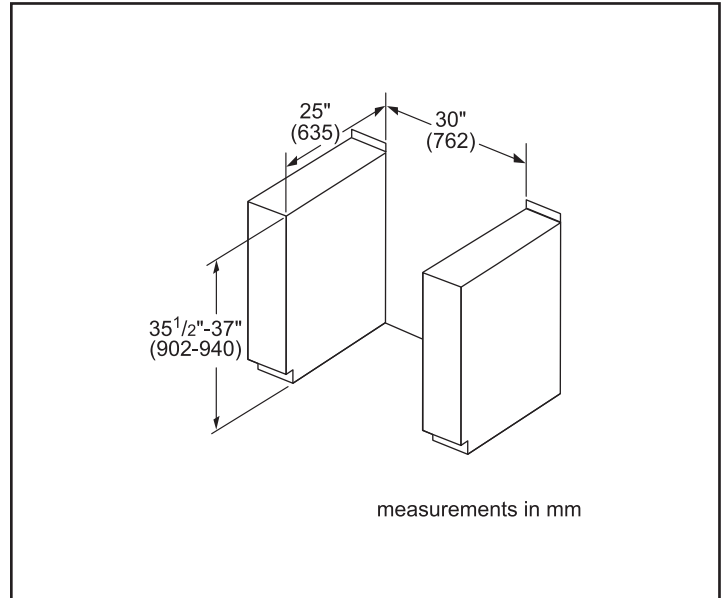

30" Induction Slide-in Range

800 Series – Black Stainless Steel HII8047C

Installation Details

Accessories: To purchase Bosch accessories, cleaners & parts please call 1-800-944-2904 (Mon to Fri 5 am to 6 pm PST, Sat 6 am to 3 pm PST).

Notes: All height, width and depth dimensions are shown in inches. BSH reserves the absolute and unrestricted right to change product materials and specifications, at any time, without notice. Consult the product's installation instructions for final dimensional data and other details prior to making cutout.

Warranties: Please see Use & Care manual or Bosch website for statement of limited warranty.

For more information on our entire line of products, go to www.bosch-home.ca or call 1-800-944-2904

© BSH Home Appliances Corporation. All rights reserved. Bosch is a registered trademark of Robert Bosch GmbH.