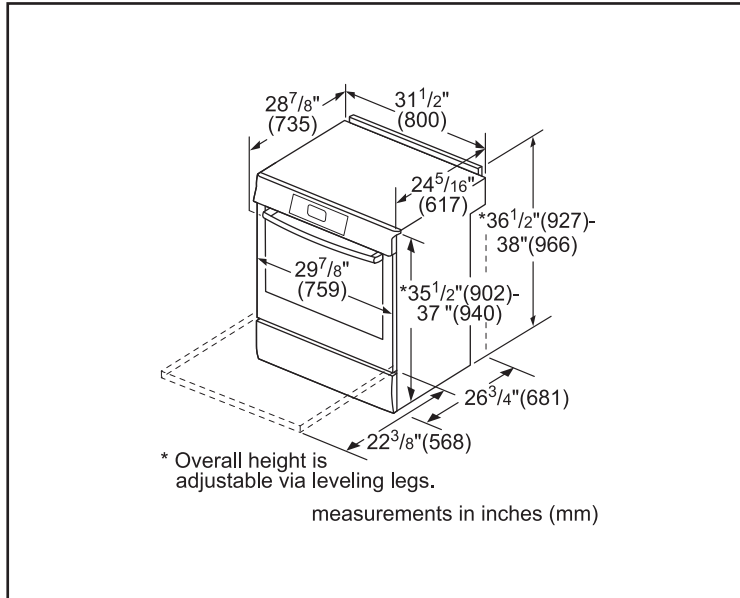

30" Induction Slide-in Range

800 Series – Black Stainless Steel HII8047C

Installation Details

Accessories: To purchase Bosch accessories, cleaners & parts please call 1-800-944-2904 (Mon to Fri 5 am to 6 pm PST, Sat 6 am to 3 pm PST).

Notes: All height, width and depth dimensions are shown in inches. BSH reserves the absolute and unrestricted right to change product materials and specifications, at any time, without notice. Consult the product's installation instructions for final dimensional data and other details prior to making cutout.

Warranties: Please see Use & Care manual or Bosch website for statement of limited warranty.

For more information on our entire line of products, go to www.bosch-home.ca or call 1-800-944-2904

© BSH Home Appliances Corporation. All rights reserved. Bosch is a registered trademark of Robert Bosch GmbH.