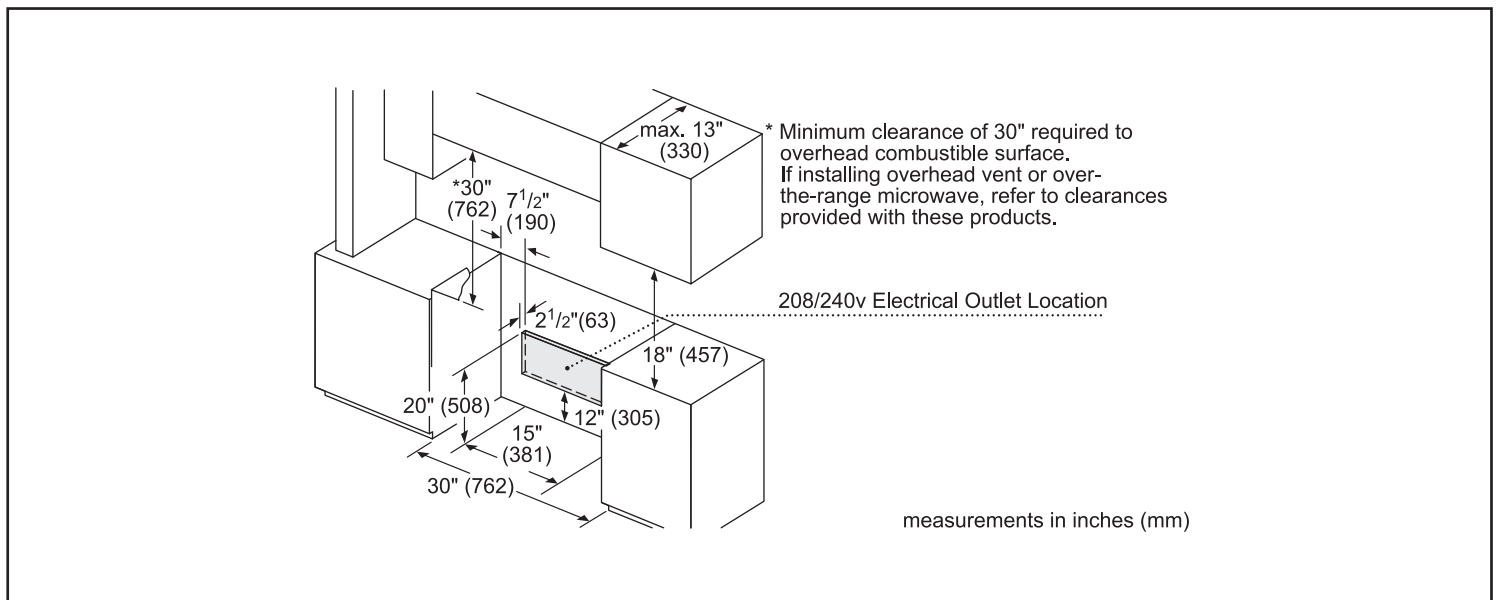

30" Induction Slide-in Range

800 Series – Black Stainless Steel HII8047C

Installation Details

Accessories: To purchase Bosch accessories, cleaners & parts please call 1-800-944-2904 (Mon to Fri 5 am to 6 pm PST, Sat 6 am to 3 pm PST).

Notes: All height, width and depth dimensions are shown in inches. BSH reserves the absolute and unrestricted right to change product materials and specifications, at any time, without notice. Consult the product's installation instructions for final dimensional data and other details prior to making cutout.

Warranties: Please see Use & Care manual or Bosch website for statement of limited warranty.

For more information on our entire line of products, go to www.bosch-home.ca or call 1-800-944-2904

© BSH Home Appliances Corporation. All rights reserved. Bosch is a registered trademark of Robert Bosch GmbH.