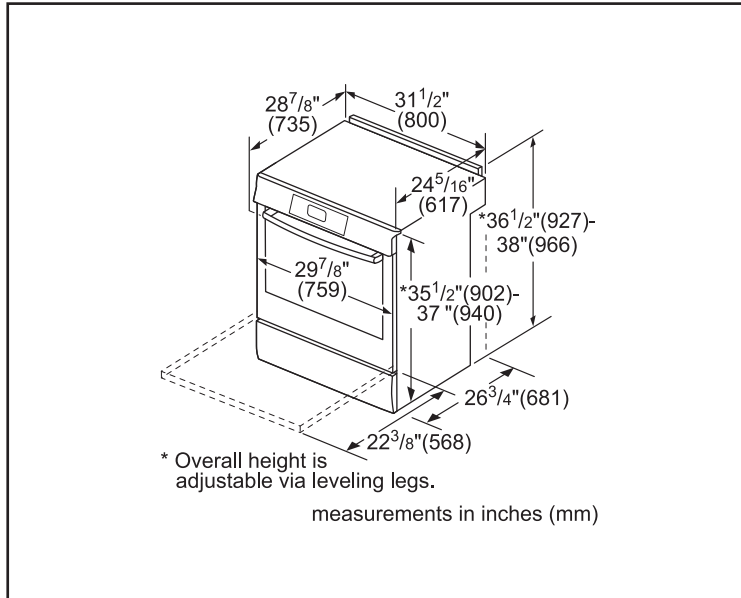

30" Electric Slide-in Range

800 Series – Black Stainless Steel HEI8046C

BOSCH

Invented for life

Installation Details

Accessories: To purchase Bosch accessories, cleaners & parts please call 1-800-944-2904 (Mon to Fri 5 am to 6 pm PST, Sat 6 am to 3 pm PST).

Notes: All height, width and depth dimensions are shown in inches. BSH reserves the absolute and unrestricted right to change product materials and specifications, at any time, without notice. Consult the product's installation instructions for final dimensional data and other details prior to making cutout.

Warranties: Please see Use & Care manual or Bosch website for statement of limited warranty.

For more information on our entire line of products, go to www.bosch-home.ca or call 1-800-944-2904

© BSH Home Appliances Corporation. All rights reserved. Bosch is a registered trademark of Robert Bosch GmbH.