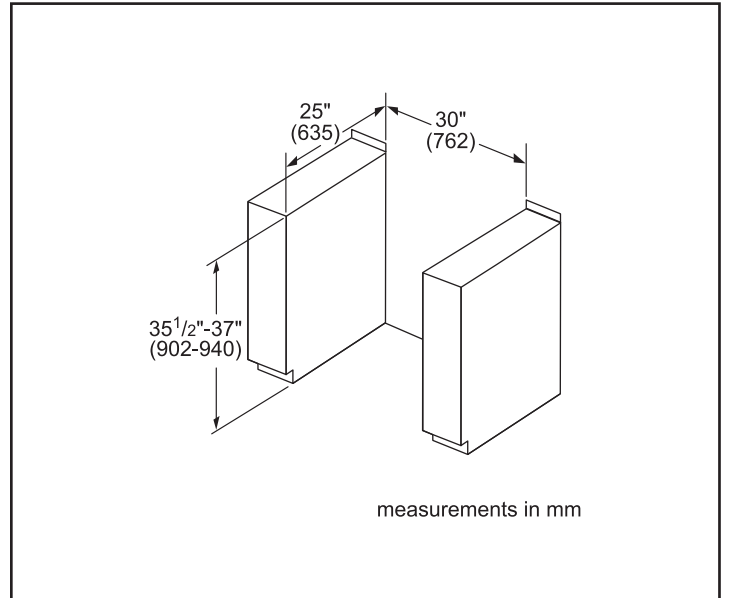

Technical Details

Watts (W)	11,300 / 14,800 W
Circuit breaker (A)	40 A
Volts (V)	208 V / 240 V
Frequency (Hz)	60 Hz
Plug type	208/240V - 4 Prong
Energy source	Electric

Dimensions & Weight

Overall appliance dimensions (HxWxD)(in.)	36 1/2"-38" x 31 1/2" x 28 7/8"
Required cutout size (HxWxD)(in.)	35 1/2"-37" x 30" x 25"
Adjustable range height (in.)	1 1/2"
Oven cavity size (cu. ft.)	4.6
Overall oven interior dimensions (HxWxD)(in.)	17 13/16" x 24 1/8" x 18"
Usable oven interior dimensions (HxWxD)(in.)	12 5/16" x 23 1/4" x 15 1/4"
Net weight (lbs)	229 lbs

Notes: All height, width and depth dimensions are shown in inches. BSH reserves the absolute and unrestricted right to change product materials and specifications, at any time, without notice. Consult the product's installation instructions for final dimensional data and other details prior to making cutout.

09/19 CA

30" Electric Slide-in Range

800 Series – Black Stainless Steel HEI8046C

BOSCH

Invented for life

Installation Details

Accessories: To purchase Bosch accessories, cleaners & parts please call 1-800-944-2904 (Mon to Fri 5 am to 6 pm PST, Sat 6 am to 3 pm PST).