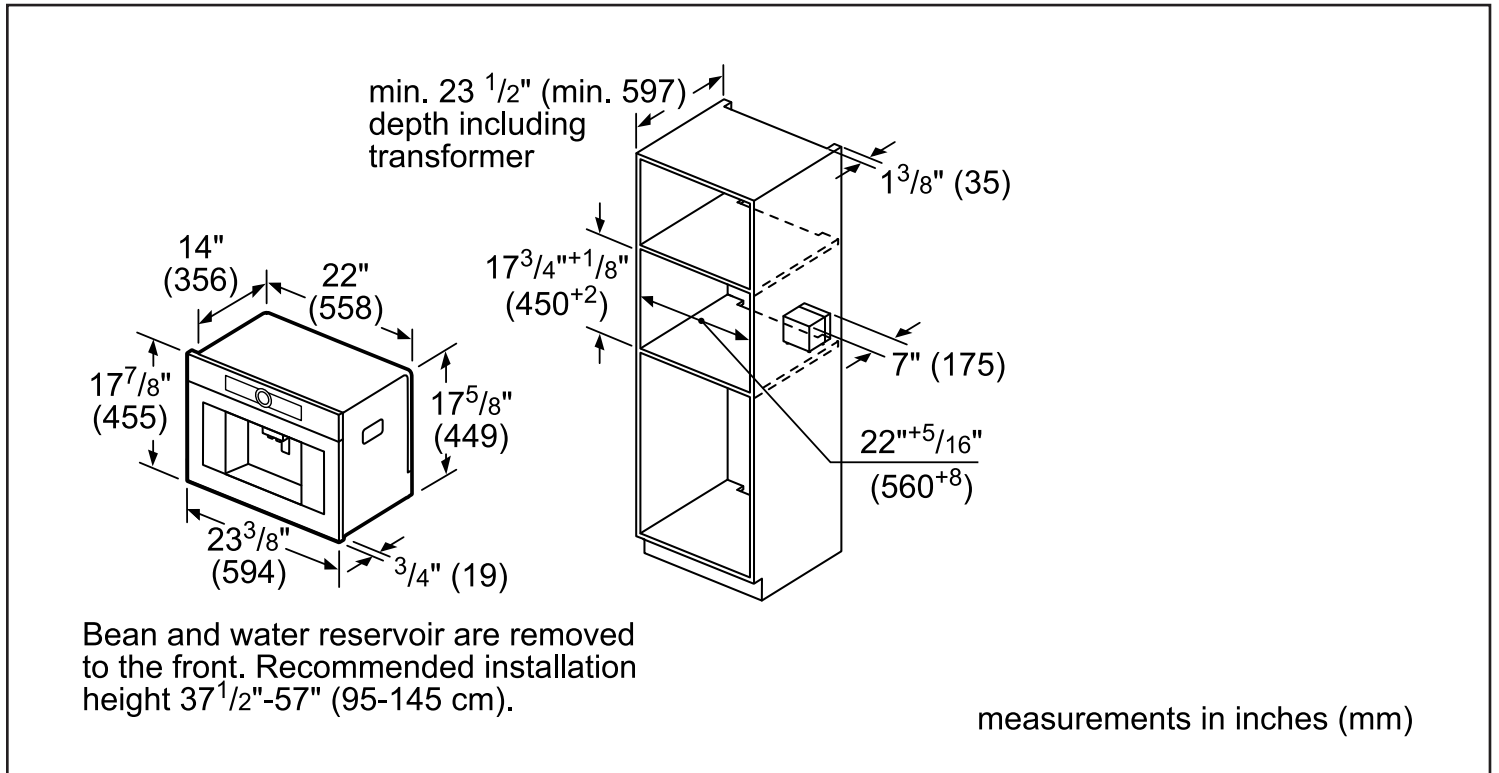

Built-in Coffee Machine

Stainless Steel BCM8450UC

BOSCH

Invented for life

Installation Details

For help and assistance with Bosch accessories please visit: www.bosch-eshop.com/eshop/bosch/us or call 1-800-944-2904 Mon-Fri 5am to 6pm PST Sat 6am to 3pm PST

Notes: All height, width and depth dimensions are shown in inches. BSH reserves the absolute and unrestricted right to change product materials and specifications, at any time, without notice. Consult the product's installation instructions for final dimensional data and other details prior to making cutout. Applicable product warranty can be found in accompanying product literature or you may contact your account manager for further details.

Warranties: Bosch warrants that the Product is free from defects in materials and workmanship for a period of three hundred and sixty-five (365) days from the date of purchase. The foregoing timeline begins to run upon the date of purchase, and shall not be stalled, tolled, extended, or suspended, for any reason whatsoever. This Product is also warranted to be free from cosmetic defects in material and workmanship (such as scratches of stainless steel, paint/porcelain blemishes, chip, dents, or other damage) to the finish of the Product, for a period of thirty (30) days from the date of purchase or closing date for new construction. This cosmetic warranty excludes slight color variations due to inherent differences in painted and porcelain parts, as well as differences caused by kitchen lighting, product location, or other similar factors. This cosmetic warranty specifically excludes any display, floor, "As Is", or "B" stock appliances.

For more information on our entire line of products, go to www.bosch-home.com/us or call 1-800-944-2904

© BSH Home Appliances Corporation. All rights reserved. Bosch is a registered trademark of Robert Bosch GmbH.