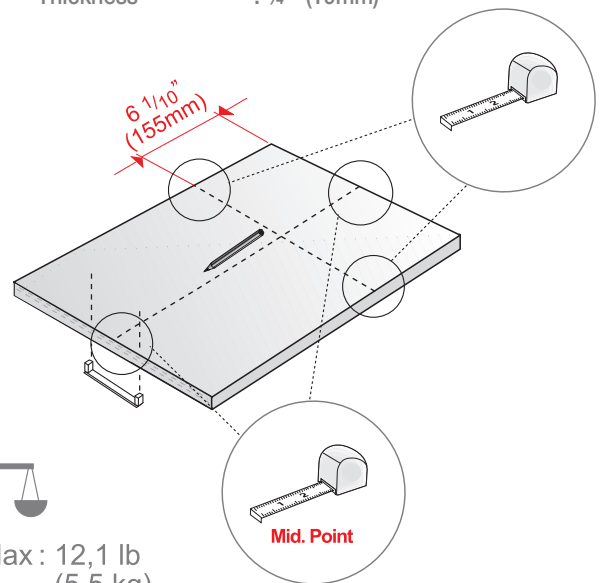

DW 55100 Series

CONTROLS		
Control Type		Electronic
Position		Top
MAIN FEATURES		
Loading Capacity (place settings)		14
Tub material		Stainless Steel
Inner door material		Stainless Steel
Water Softener		-
DMFS overflow protection		✓
5 level wash with 3rd spray arm		✓
Delay timer up to 9:30 hrs		✓
3 way euro filter		✓
Drying		Condensation
Turbidity sensor		✓
Silence level, dBA		50 dBA
Allin1 Tablet function		✓
1/2 Load function		✓
SmartPIN™ joint		✓
Power Plug		✓
PROGRAMS		
Number of programs		5
Rinse & Hold		✓
Quick wash (131°F rinse temp)		✓
China/crystal (149°F rinse temp)		✓
Regular wash (142°F-145°F rinse temp)		✓
Pots and pans plus (167°F rinse temp)		✓
DISPLAY		
Program sequence		✓ / LCD Display
Rinse aid indicator		Electronic
Rinse aid indicator display		✓
Salt indicator display		-
RACK SYSTEM		
smartFOLD lower rack folding tines		✓
Lower rack embossed stainless handle		✓
Cutlery basket		Sliding
Upper rack (inset shelves)		4
smartFOLD, upper rack folding tines		✓
FlexiRack, adjustable upper rack		Loaded
Nylon coated racks		✓
DIMENSIONS		
Packed (HxWxD)	in	34 3/8 x 25 3/16 x 26
	cm	85.9 x 64.4 x 66.1
Packed Weight	(lb/kg)	97/44
Unpacked (HxWxD)	in	32 1/4 x 23 9/16 x 21 5/8
	cm	82 x 59.8 x 54.8
Unpacked Weight	(lb/kg)	90/41
ENVIRONMENTAL STANDARDS		
Energy Star qualified		✓
Energy consumption, kWh/year		273
Water consumption, gal/cycle		3.79
RoHS* compliant		✓

* Lead-free

DW 55100 FBI Front Panel Installation Dimensions

Height of panel door : 28" (711mm)

Recommended width : 23 1/4" to 23 1/2" (592mm - 595mm)

Thickness : 3/4" (19mm)

Max : 12,1 lb
(5,5 kg)