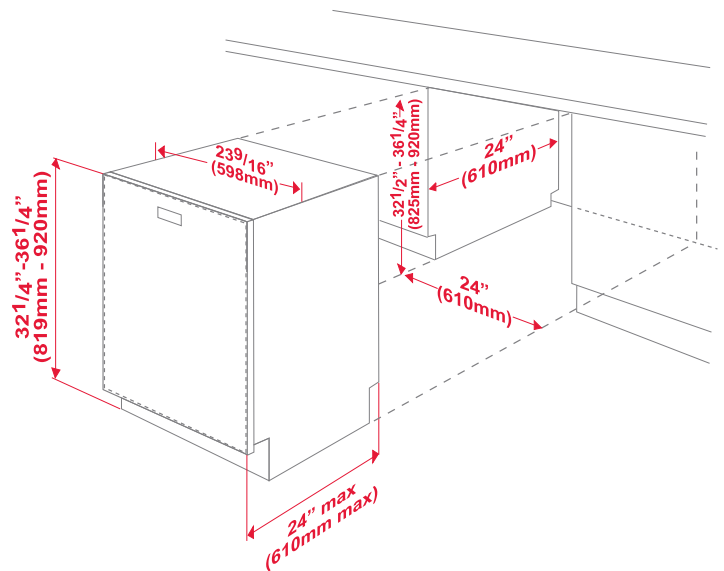

DW 55100 Series

CONTROLS		
Control Type		Electronic
Position		Top
MAIN FEATURES		
Loading Capacity (place settings)		14
Tub material		Stainless Steel
Inner door material		Stainless Steel
Water Softener		-
DMFS overflow protection		✓
5 level wash with 3rd spray arm		✓
Delay timer up to 9:30 hrs		✓
3 way euro filter		✓
Drying		Condensation
Turbidity sensor		✓
Silence level, dBA		50 dBA
Allin1 Tablet function		✓
1/2 Load function		✓
SmartPIN™ joint		✓
Power Plug		✓
PROGRAMS		
Number of programs		5
Rinse & Hold		✓
Quick wash (131°F rinse temp)		✓
China/crystal (149°F rinse temp)		✓
Regular wash (142°F-145°F rinse temp)		✓
Pots and pans plus (167°F rinse temp)		✓
DISPLAY		
Program sequence		✓ / LCD Display
Rinse aid indicator		Electronic
Rinse aid indicator display		✓
Salt indicator display		-
RACK SYSTEM		
smartFOLD lower rack folding tines		✓
Lower rack embossed stainless handle		✓
Cutlery basket		Sliding
Upper rack (inset shelves)		4
smartFOLD, upper rack folding tines		✓
FlexiRack, adjustable upper rack		Loaded
Nylon coated racks		✓
DIMENSIONS		
Packed (HxWxD)	in	34 3/8 x 25 3/16 x 26
	cm	85.9 x 64.4 x 66.1
Packed Weight	(lb/kg)	97/44
Unpacked (HxWxD)	in	32 1/4 x 23 9/16 x 21 5/8
	cm	82 x 59.8 x 54.8
Unpacked Weight	(lb/kg)	90/41
ENVIRONMENTAL STANDARDS		
Energy Star qualified		✓
Energy consumption, kWh/year		273
Water consumption, gal/cycle		3.79
RoHS* compliant		✓

* Lead-free

DW 55100 FBI Front Panel Installation Dimensions

Height of panel door : 28" (711mm)

Recommended width : 23 1/4" to 23 1/2" (592mm - 595mm)

Thickness : 3/4" (19mm)

Max : 12,1 lb
(5,5 kg)