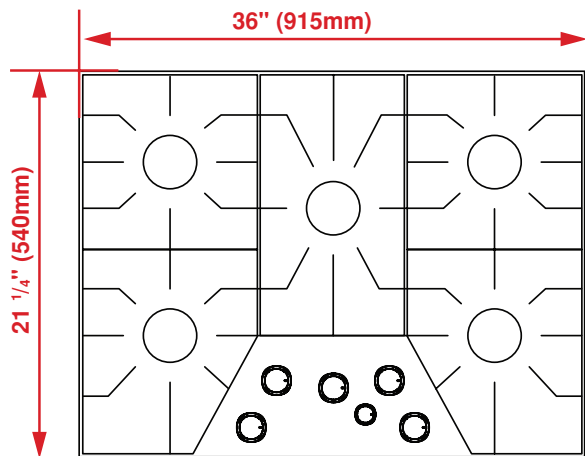

STANDARD POWER

Front Left	6,000 BTU
Front Right	12,000 BTU
Rear Left	12,000 BTU
Rear Right	6,000 BTU
Center	20,000 BTU (Not on builder models)

DIMENSIONS

Required Cutout Dimension (H x W x D)	3 7/8 x 36 x 21 1/4 in.
Overall Height	3 7/8 in.
Overall Width	36 in.
Overall Depth	21 1/4 in.
Weight	52.9 lbs

POWER / RATINGS

KW / Amps Rating at 240 V, 60 Hz	110-120 V, 60 Hz
Supply Cord & Plug	Yes

Top

Side – Side View

Front – Side View

Countertop Cutout

NOTE TO THE INSTALLER: All height, width and depth dimensions are shown in inches (as well as metric). Beko US Inc. reserves the absolute and unrestricted right to change product materials and specifications, at any time, without notice. Please visit our website www.beko.us or call 888 352 2356 to verify the latest specifications with final dimensional data and other details prior to installation and making a cutout. Applicable product limited warranty information may be found in accompanying product materials or you may contact your account manager for further details. Proper installation is the responsibility of the installer. Product failure due to improper installation is not covered under the Limited Warranty.