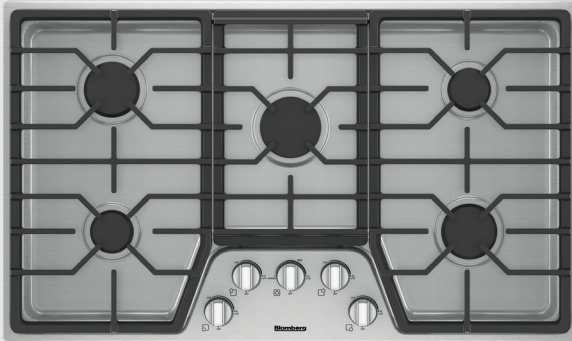

IN HARMONY WITH NATURE,
YOUR LIFE, AND YOU

Blomberg
seit 1883

36" Gas Cooktop

CTG36500SS

FEATURES

- Five Burners
- Integrated Ignition & Auto Reignition
- Cast Iron Pan Supports
- Power Burner with Simmering
- Knob Control

GENERAL

Size	36"
Finish	Stainless Steel
Heating Technology	Gas
Stainless Steel Frame	Yes
Control Type	Front Knob Control

GAS BURNER FEATURES

Reignition Controlled Burners	Yes
Cast Iron Continuous Grates	Yes

STANDARD POWER

Front Left	6,000 BTU
Front Right	12,000 BTU
Rear Left	12,000 BTU
Rear Right	6,000 BTU
Center	20,000 BTU (Not on builder models)

DIMENSIONS

Required Cutout Dimension (H x W x D)	3 7/8 x 36 x 21 1/4 in.
Overall Height	3 7/8 in.
Overall Width	36 in.
Overall Depth	21 1/4 in.
Weight	52.9 lbs