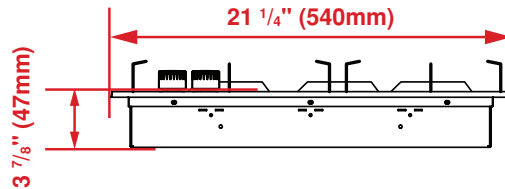

STANDARD POWER

Front Left	6,000 BTU
Front Right	12,000 BTU
Rear Left	12,000 BTU
Rear Right	6,000 BTU
Center	20,000 BTU (Not on builder models)

DIMENSIONS

Required Cutout Dimension (H x W x D)	3 7/8 x 36 x 21 1/4 in.
Overall Height	3 7/8 in.
Overall Width	36 in.
Overall Depth	21 1/4 in.
Weight	52.9 lbs

POWER / RATINGS

KW / Amps Rating at 240 V, 60 Hz	110-120 V, 60 Hz
Supply Cord & Plug	Yes

Top

Side – Side View

Front – Side View

Countertop Cutout

NOTE TO THE INSTALLER: All height, width and depth dimensions are shown in inches (as well as metric). Beko US Inc. reserves the absolute and unrestricted right to change product materials and specifications, at any time, without notice. Please visit our website www.beko.us or call 888 352 2356 to verify the latest specifications with final dimensional data and other details prior to installation and making a cutout. Applicable product limited warranty information may be found in accompanying product materials or you may contact your account manager for further details. Proper installation is the responsibility of the installer. Product failure due to improper installation is not covered under the Limited Warranty.