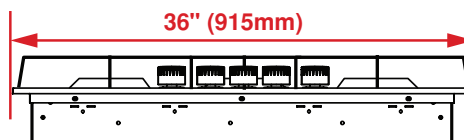

STANDARD POWER

Front Left	6,000 BTU
Front Right	12,000 BTU
Rear Left	12,000 BTU
Rear Right	6,000 BTU
Center	20,000 BTU (Not on builder models)

DIMENSIONS

Required Cutout Dimension (H x W x D)	3 7/8 x 36 x 21 1/4 in.
Overall Height	3 7/8 in.
Overall Width	36 in.
Overall Depth	21 1/4 in.
Weight	52.9 lbs

POWER / RATINGS

KW / Amps Rating at 240 V, 60 Hz	110-120 V, 60 Hz
Supply Cord & Plug	Yes

Top

Side – Side View

Front – Side View

Countertop Cutout

NOTE TO THE INSTALLER: All height, width and depth dimensions are shown in inches (as well as metric). Beko US Inc. reserves the absolute and unrestricted right to change product materials and specifications, at any time, without notice. Please visit our website www.beko.us or call 888 352 2356 to verify the latest specifications with final dimensional data and other details prior to installation and making a cutout. Applicable product limited warranty information may be found in accompanying product materials or you may contact your account manager for further details. Proper installation is the responsibility of the installer. Product failure due to improper installation is not covered under the Limited Warranty.