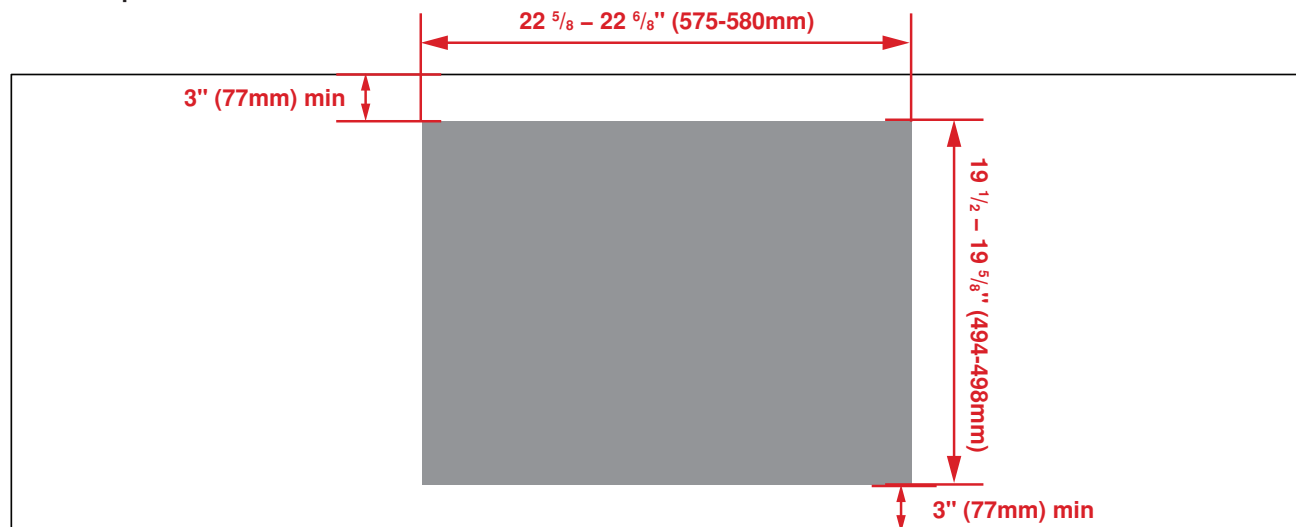

STANDARD POWER

Front Left	6,000 BTU
Front Right	12,000 BTU
Rear Left	12,000 BTU
Rear Right	6,000 BTU
Center	20,000 BTU (Not on builder models)

DIMENSIONS

Required Cutout Dimension (H x W x D)	3 7/8 x 36 x 21 1/4 in.
Overall Height	3 7/8 in.
Overall Width	36 in.
Overall Depth	21 1/4 in.
Weight	52.9 lbs

POWER / RATINGS

KW / Amps Rating at 240 V, 60 Hz	110-120 V, 60 Hz
Supply Cord & Plug	Yes

Top

Side – Side View

Front – Side View

Countertop Cutout

NOTE TO THE INSTALLER: All height, width and depth dimensions are shown in inches (as well as metric). Beko US Inc. reserves the absolute and unrestricted right to change product materials and specifications, at any time, without notice. Please visit our website www.beko.us or call 888 352 2356 to verify the latest specifications with final dimensional data and other details prior to installation and making a cutout. Applicable product limited warranty information may be found in accompanying product materials or you may contact your account manager for further details. Proper installation is the responsibility of the installer. Product failure due to improper installation is not covered under the Limited Warranty.