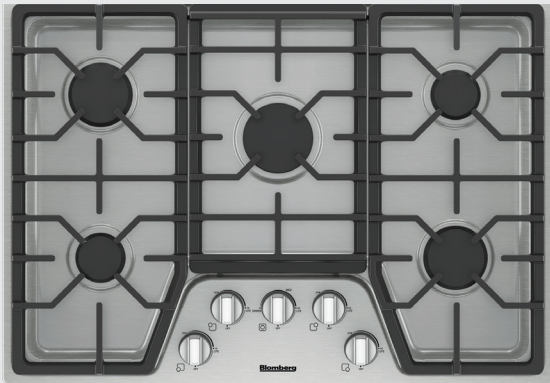

## 30" Gas Cooktop

CTG30500SS

### FEATURES

- Five Burners
- Sealed Burner
- Reignition Controlled Burners
- Gas Safety Device
- Cast Iron Pan Supports
- Integrated Ignition
- Knob Control

GENERAL	
Size	30"
Color	Stainless Steel
Heating Technology	Gas
Stainless Steel Frame	Yes
Control Type	Front Knob Control
GAS BURNER FEATURES	
Sealed Burner	Yes
Reignition Controlled Burners	Yes
Gas Safety Device	Yes
Cast Iron Continuous Grates	Yes
ACCESSORY	
Giddle Pan	Optional
STANDARD POWER	
Front Left	5,000 BTU
Front Right	10,000 BTU
Rear Left	10,000 BTU
Rear Right	5,000 BTU
Center	20,000 BTU
DIMENSIONS	
Required Cutout Dimension (H x W x D)	28 5/8 x 19 5/16 in.
Overall Height	3 7/8 in.
Overall Width	29 7/8 in.
Overall Depth	21 1/4 in.
Weight	31.96 lbs
POWER / RATINGS	
KW / Amps Rating at 240 V, 60 Hz	110-120 V, 60 Hz
Supply Cord	Yes