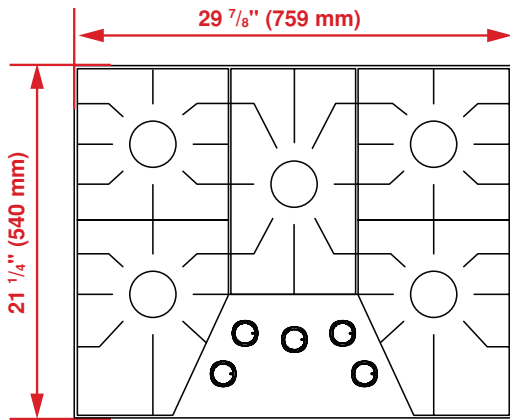

### FEATURES

- Five Burners
- Sealed Burner
- Reignition Controlled Burners
- Gas Safety Device
- Cast Iron Pan Supports
- Integrated Ignition
- Knob Control

GENERAL	
Size	30"
Color	Stainless Steel
Heating Technology	Gas
Stainless Steel Frame	Yes
Control Type	Front Knob Control
GAS BURNER FEATURES	
Sealed Burner	Yes
Reignition Controlled Burners	Yes
Gas Safety Device	Yes
Cast Iron Continuous Grates	Yes
ACCESSORY	
Giddle Pan	Optional
STANDARD POWER	
Front Left	5,000 BTU
Front Right	10,000 BTU
Rear Left	10,000 BTU
Rear Right	5,000 BTU
Center	20,000 BTU
DIMENSIONS	
Required Cutout Dimension (H x W x D)	28 5/8 x 19 5/16 in.
Overall Height	3 7/8 in.
Overall Width	29 7/8 in.
Overall Depth	21 1/4 in.
Weight	31.96 lbs
POWER / RATINGS	
KW / Amps Rating at 240 V, 60 Hz	110-120 V, 60 Hz
Supply Cord	Yes

# 30" Gas Cooktop

Top

Side – Side View

Front – Side View

Countertop Cutout

NOTE TO THE INSTALLER: All height, width and depth dimensions are shown in inches (as well as metric). Beko US Inc. reserves the absolute and unrestricted right to change product materials and specifications, at any time, without notice. Please visit our website [www.beko.us](http://www.beko.us) or call 888 352 2356 to verify the latest specifications with final dimensional data and other details prior to installation and making a cutout. Applicable product limited warranty information may be found in accompanying product materials or you may contact your account manager for further details. Proper installation is the responsibility of the installer. Product failure due to improper installation is not covered under the Limited Warranty.