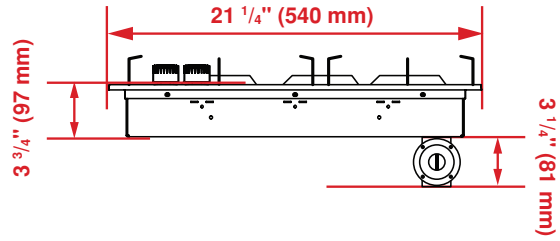

### FEATURES

- Five Burners
- Sealed Burner
- Reignition Controlled Burners
- Gas Safety Device
- Cast Iron Pan Supports
- Integrated Ignition
- Knob Control

GENERAL	
Size	30"
Color	Stainless Steel
Heating Technology	Gas
Stainless Steel Frame	Yes
Control Type	Front Knob Control
GAS BURNER FEATURES	
Sealed Burner	Yes
Reignition Controlled Burners	Yes
Gas Safety Device	Yes
Cast Iron Continuous Grates	Yes
ACCESSORY	
Giddle Pan	Optional
STANDARD POWER	
Front Left	5,000 BTU
Front Right	10,000 BTU
Rear Left	10,000 BTU
Rear Right	5,000 BTU
Center	20,000 BTU
DIMENSIONS	
Required Cutout Dimension (H x W x D)	28 5/8 x 19 5/16 in.
Overall Height	3 7/8 in.
Overall Width	29 7/8 in.
Overall Depth	21 1/4 in.
Weight	31.96 lbs
POWER / RATINGS	
KW / Amps Rating at 240 V, 60 Hz	110-120 V, 60 Hz
Supply Cord	Yes

# 30" Gas Cooktop

Top

Side – Side View

Front – Side View

Countertop Cutout

NOTE TO THE INSTALLER: All height, width and depth dimensions are shown in inches (as well as metric). Beko US Inc. reserves the absolute and unrestricted right to change product materials and specifications, at any time, without notice. Please visit our website [www.beko.us](http://www.beko.us) or call 888 352 2356 to verify the latest specifications with final dimensional data and other details prior to installation and making a cutout. Applicable product limited warranty information may be found in accompanying product materials or you may contact your account manager for further details. Proper installation is the responsibility of the installer. Product failure due to improper installation is not covered under the Limited Warranty.