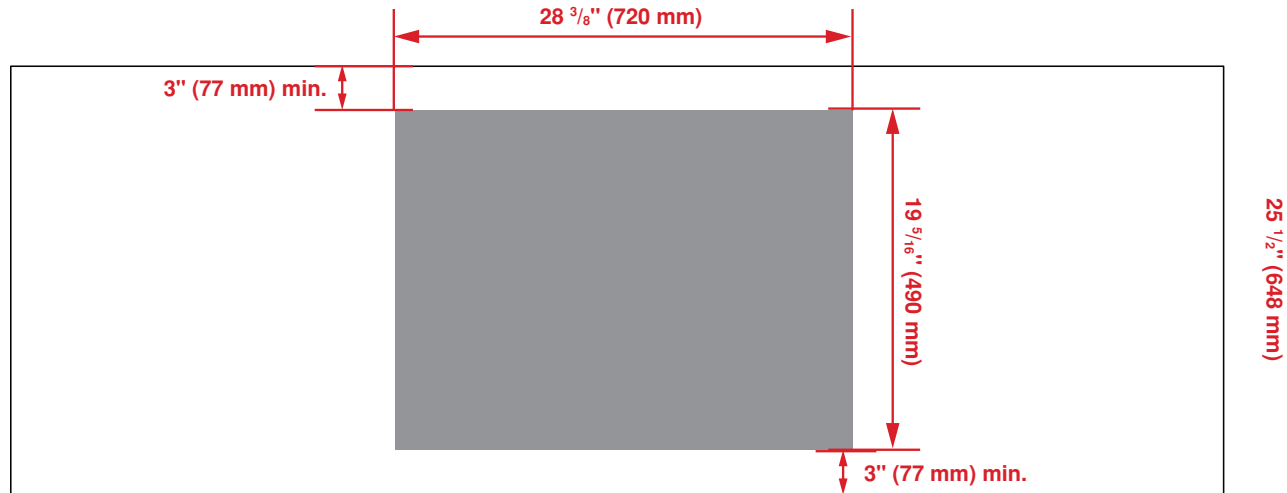

### FEATURES

- Five Burners
- Sealed Burner
- Reignition Controlled Burners
- Gas Safety Device
- Cast Iron Pan Supports
- Integrated Ignition
- Knob Control

GENERAL	
Size	30"
Color	Stainless Steel
Heating Technology	Gas
Stainless Steel Frame	Yes
Control Type	Front Knob Control
GAS BURNER FEATURES	
Sealed Burner	Yes
Reignition Controlled Burners	Yes
Gas Safety Device	Yes
Cast Iron Continuous Grates	Yes
ACCESSORY	
Giddle Pan	Optional
STANDARD POWER	
Front Left	5,000 BTU
Front Right	10,000 BTU
Rear Left	10,000 BTU
Rear Right	5,000 BTU
Center	20,000 BTU
DIMENSIONS	
Required Cutout Dimension (H x W x D)	28 5/8 x 19 5/16 in.
Overall Height	3 7/8 in.
Overall Width	29 7/8 in.
Overall Depth	21 1/4 in.
Weight	31.96 lbs
POWER / RATINGS	
KW / Amps Rating at 240 V, 60 Hz	110-120 V, 60 Hz
Supply Cord	Yes

# 30" Gas Cooktop

Top

Side – Side View

Front – Side View

Countertop Cutout

NOTE TO THE INSTALLER: All height, width and depth dimensions are shown in inches (as well as metric). Beko US Inc. reserves the absolute and unrestricted right to change product materials and specifications, at any time, without notice. Please visit our website [www.beko.us](http://www.beko.us) or call 888 352 2356 to verify the latest specifications with final dimensional data and other details prior to installation and making a cutout. Applicable product limited warranty information may be found in accompanying product materials or you may contact your account manager for further details. Proper installation is the responsibility of the installer. Product failure due to improper installation is not covered under the Limited Warranty.