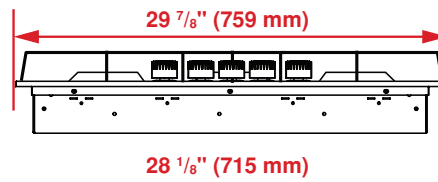

### FEATURES

- Five Burners
- Sealed Burner
- Reignition Controlled Burners
- Gas Safety Device
- Cast Iron Pan Supports
- Integrated Ignition
- Knob Control

GENERAL	
Size	30"
Color	Stainless Steel
Heating Technology	Gas
Stainless Steel Frame	Yes
Control Type	Front Knob Control
GAS BURNER FEATURES	
Sealed Burner	Yes
Reignition Controlled Burners	Yes
Gas Safety Device	Yes
Cast Iron Continuous Grates	Yes
ACCESSORY	
Giddle Pan	Optional
STANDARD POWER	
Front Left	5,000 BTU
Front Right	10,000 BTU
Rear Left	10,000 BTU
Rear Right	5,000 BTU
Center	20,000 BTU
DIMENSIONS	
Required Cutout Dimension (H x W x D)	28 5/8 x 19 5/16 in.
Overall Height	3 7/8 in.
Overall Width	29 7/8 in.
Overall Depth	21 1/4 in.
Weight	31.96 lbs
POWER / RATINGS	
KW / Amps Rating at 240 V, 60 Hz	110-120 V, 60 Hz
Supply Cord	Yes

# 30" Gas Cooktop

Top

Side – Side View

Front – Side View

Countertop Cutout

NOTE TO THE INSTALLER: All height, width and depth dimensions are shown in inches (as well as metric). Beko US Inc. reserves the absolute and unrestricted right to change product materials and specifications, at any time, without notice. Please visit our website [www.beko.us](http://www.beko.us) or call 888 352 2356 to verify the latest specifications with final dimensional data and other details prior to installation and making a cutout. Applicable product limited warranty information may be found in accompanying product materials or you may contact your account manager for further details. Proper installation is the responsibility of the installer. Product failure due to improper installation is not covered under the Limited Warranty.