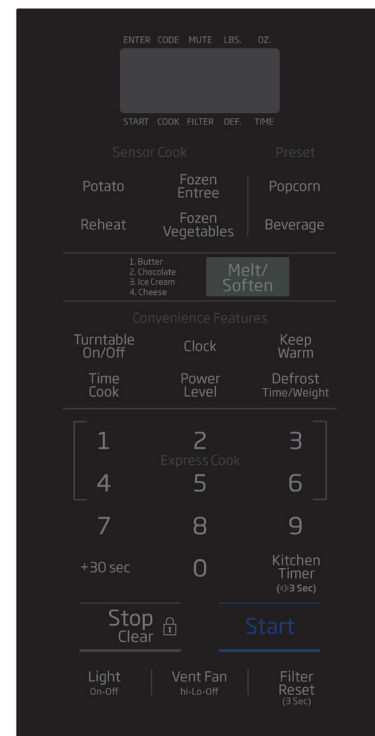

30" Over the Range Push Button Microwave

BOTR30102SS

Key Features:

- Chrome Grill Rack Included
- 950W Output Power
- Sensor Cook Technology
- Handless Design that Matches your Kitchen Design

GENERAL	
Color	Stainless Steel
Door Opening	Push Button
White LED Display	Yes
LED Cooktop Light	Yes
Interior Light	Yes
MAIN FEATURES	
Sensor Cook Technology	Yes
Cooking Functions	10
Digital Timer	Yes
Chrome Grill Rack	Included
Kitchen Timer	Yes
Quick Start	Yes
Child Lock	Yes
Recessed Turntable	12.8" diameter, Glass
TECHNICAL INFORMATION	
Output Power	950W
Ventilation Fan Speed	Maximum 300 CFM
CAPACITY	
Cavity Size	1.6 cu. ft.
DIMENSIONS	
Product Dimensions - (H x W x D) Inches	16 7/8" x 29 7/8" x 15 7/8" in.
Product Dimensions - (H x W x D) cm	42.9 x 75.9 x 40.3 cm
Packed Product Dimensions - (H x W x D) Inches	20 1/2" x 33 5/16" x 18 13/16" in.
Packed Product Dimensions - (H x W x D) cm	52 x 84.6 x 47.8 cm
Product Weight	50.5 lbs (25 kg)
Packed Product Weight	63.5 lbs (28.5 kg)