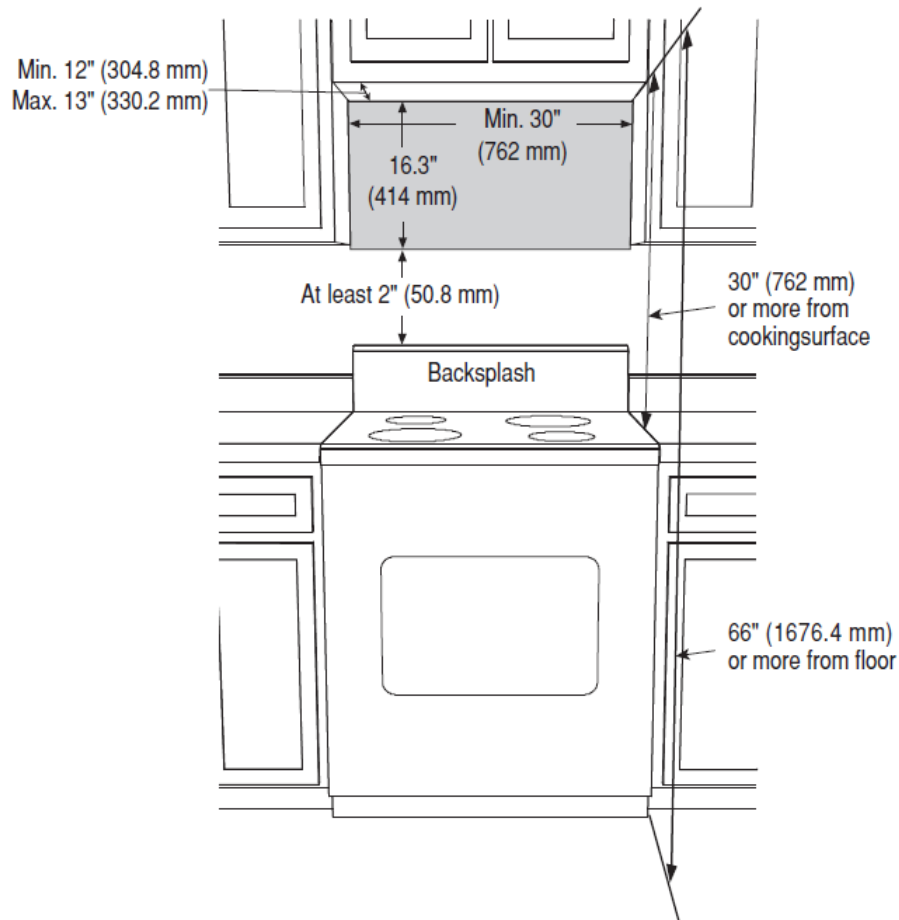

30" Over the Range Push Button Microwave

BOTR30102SS

Key Features:

- Chrome Grill Rack Included
- 950W Output Power
- Sensor Cook Technology
- Handless Design that Matches your Kitchen Design

GENERAL	
Color	Stainless Steel
Door Opening	Push Button
White LED Display	Yes
LED Cooktop Light	Yes
Interior Light	Yes
MAIN FEATURES	
Sensor Cook Technology	Yes
Cooking Functions	10
Digital Timer	Yes
Chrome Grill Rack	Included
Kitchen Timer	Yes
Quick Start	Yes
Child Lock	Yes
Recessed Turntable	12.8" diameter, Glass
TECHNICAL INFORMATION	
Output Power	950W
Ventilation Fan Speed	Maximum 300 CFM
CAPACITY	
Cavity Size	1.6 cu. ft.
DIMENSIONS	
Product Dimensions - (H x W x D) Inches	16 7/8" x 29 7/8" x 15 7/8" in.
Product Dimensions - (H x W x D) cm	42.9 x 75.9 x 40.3 cm
Packed Product Dimensions - (H x W x D) Inches	20 1/2" x 33 5/16" x 18 13/16" in.
Packed Product Dimensions - (H x W x D) cm	52 x 84.6 x 47.8 cm
Product Weight	50.5 lbs (25 kg)
Packed Product Weight	63.5 lbs (28.5 kg)

30" Over the Range Push Button Microwave

BOTR30102SS

NOTE TO THE INSTALLER: All height, width and depth dimensions are shown in inches (as well as metric). Beko US Inc. reserves the absolute and unrestricted right to change product materials and specifications, at any time, without notice. Please visit our website www.blombergappliances.us or call 888-352-2356 to verify the latest specifications with final dimensional data and other details prior to installation and making a cutout. Applicable product limited warranty information may be found in accompanying product materials or you may contact your account manager for further details. Proper installation is the responsibility of the installer. Product failure due to improper installation is not covered under the Limited Warranty.