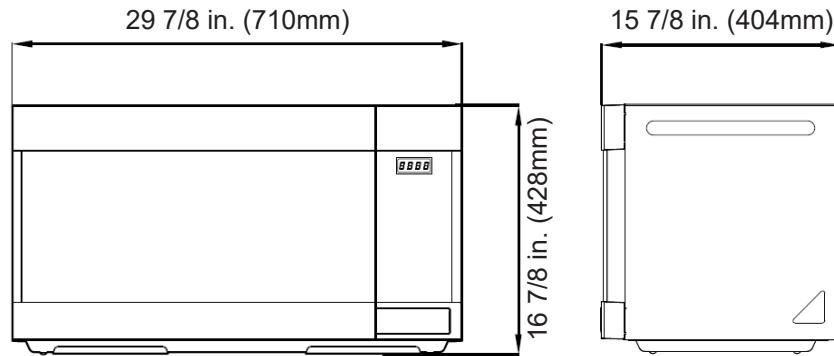

30" Over the Range Push Button Microwave

BOTR30102SS

Key Features:

- Chrome Grill Rack Included
- 950W Output Power
- Sensor Cook Technology
- Handless Design that Matches your Kitchen Design

GENERAL	
Color	Stainless Steel
Door Opening	Push Button
White LED Display	Yes
LED Cooktop Light	Yes
Interior Light	Yes
MAIN FEATURES	
Sensor Cook Technology	Yes
Cooking Functions	10
Digital Timer	Yes
Chrome Grill Rack	Included
Kitchen Timer	Yes
Quick Start	Yes
Child Lock	Yes
Recessed Turntable	12.8" diameter, Glass
TECHNICAL INFORMATION	
Output Power	950W
Ventilation Fan Speed	Maximum 300 CFM
CAPACITY	
Cavity Size	1.6 cu. ft.
DIMENSIONS	
Product Dimensions - (H x W x D) Inches	16 7/8" x 29 7/8" x 15 7/8" in.
Product Dimensions - (H x W x D) cm	42.9 x 75.9 x 40.3 cm
Packed Product Dimensions - (H x W x D) Inches	20 1/2" x 33 5/16" x 18 13/16" in.
Packed Product Dimensions - (H x W x D) cm	52 x 84.6 x 47.8 cm
Product Weight	50.5 lbs (25 kg)
Packed Product Weight	63.5 lbs (28.5 kg)

30" Over the Range Push Button Microwave

BOTR30102SS

NOTE TO THE INSTALLER: All height, width and depth dimensions are shown in inches (as well as metric). Beko US Inc. reserves the absolute and unrestricted right to change product materials and specifications, at any time, without notice. Please visit our website www.blombergappliances.us or call 888-352-2356 to verify the latest specifications with final dimensional data and other details prior to installation and making a cutout. Applicable product limited warranty information may be found in accompanying product materials or you may contact your account manager for further details. Proper installation is the responsibility of the installer. Product failure due to improper installation is not covered under the Limited Warranty.