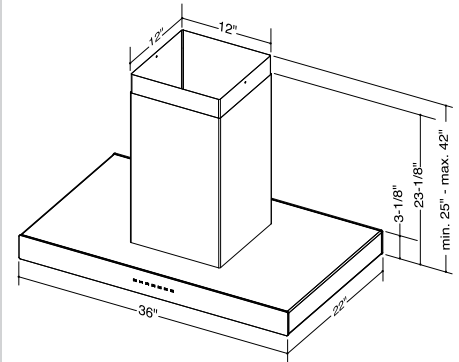

Amps @ 120V: Internal Blower	3.3
Electrical Connection	Plug In
Duct Size: Internal Blower	8" Round
Duct Direction	Vertical

Installation height above the cooking surface: 24"-36"

Telescopic flue for 8'-9' ceiling is standard. Optional flue extension for 10' ceiling