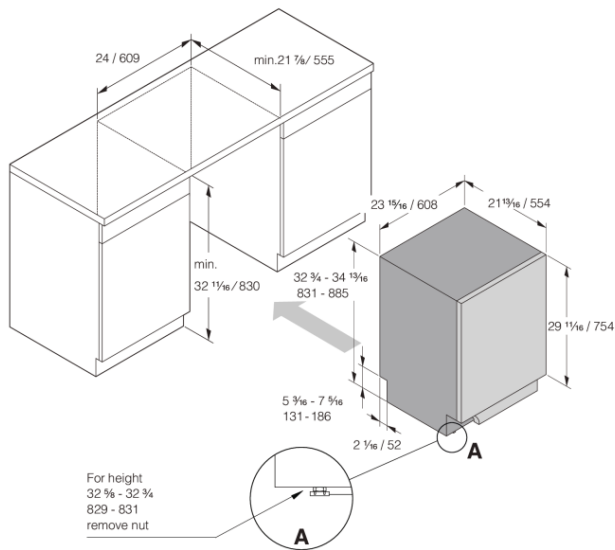

- EAN code: 3838782639548
- Product code: 740109

General

- Product group: Dishwasher
- Installation: Built-in
- Size: XL, 820 mm
- Type of display: LCD display
- Number of programs: 9
- Noise level: 42 dB(A)re 1 pW
- Number of baskets: 3
- Number of place settings (label): 16
- EAN code: 3838782639548

Dimensions and installation

- Height: 831 mm
- Width: 608 mm
- Depth: 554 mm
- Packaging height: 890 mm
- Packaging width: 640 mm
- Packaging depth: 680 mm
- Length electrical cord: 1,8 m
- Length inlet hose: 163 cm
- Length outlet hose: 230 cm
- Net weight: 40,5 kg
- Gross weight: 43,5 kg

Measurements: inches / millimetres

DW60 Built-in Dishwasher XL USA